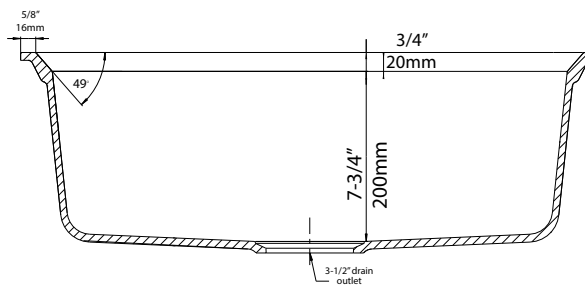

441472 Medium, 7-3/4" bowl depth, CINDER

FEATURES

- Required outside cabinet: 27"
- 80% solid granite
- Heat resistant up to 536°F
- Unsurpassed cleanability backed by industry leading 7 patents!
- Resistant to scratches, stains and all household acids and alkali solutions
- Template provided
- Undermount clips NOT included
- Limited lifetime warranty

JOB INFORMATION

Job Name: _____

Contact: _____

Date Specified: _____

Specifier: _____

Contractor: _____

NOMINAL DIMENSIONS

Model 441367 shown

OVERALL	CUT OUT SIZE	BOWL DEPTH	DRAIN
24" x 18"	Template provided with approximate 1/8" reveal	7-3/4"	3-1/2"

DXF cutout templates (undermount and drop-in) available on our website.

BLANCO AMERICA

800.451.5782