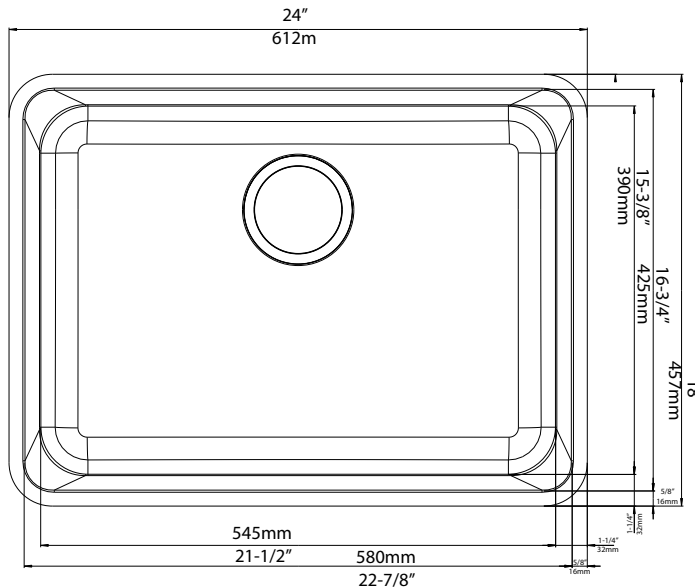

441472 Medium, 7-3/4" bowl depth, CINDER

FEATURES

- Required outside cabinet: 27"
- 80% solid granite
- Heat resistant up to 536°F
- Unsurpassed cleanability backed by industry leading 7 patents!
- Resistant to scratches, stains and all household acids and alkali solutions
- Template provided
- Undermount clips NOT included
- Limited lifetime warranty

JOB INFORMATION

Job Name: _____

Contact: _____

Date Specified: _____

Specifier: _____

Contractor: _____

NOMINAL DIMENSIONS

Model 441367 shown

OVERALL	CUT OUT SIZE	BOWL DEPTH	DRAIN
24" x 18"	Template provided with approximate 1/8" reveal	7-3/4"	3-1/2"

DXF cutout templates (undermount and drop-in) available on our website.

BLANCO AMERICA

800.451.5782