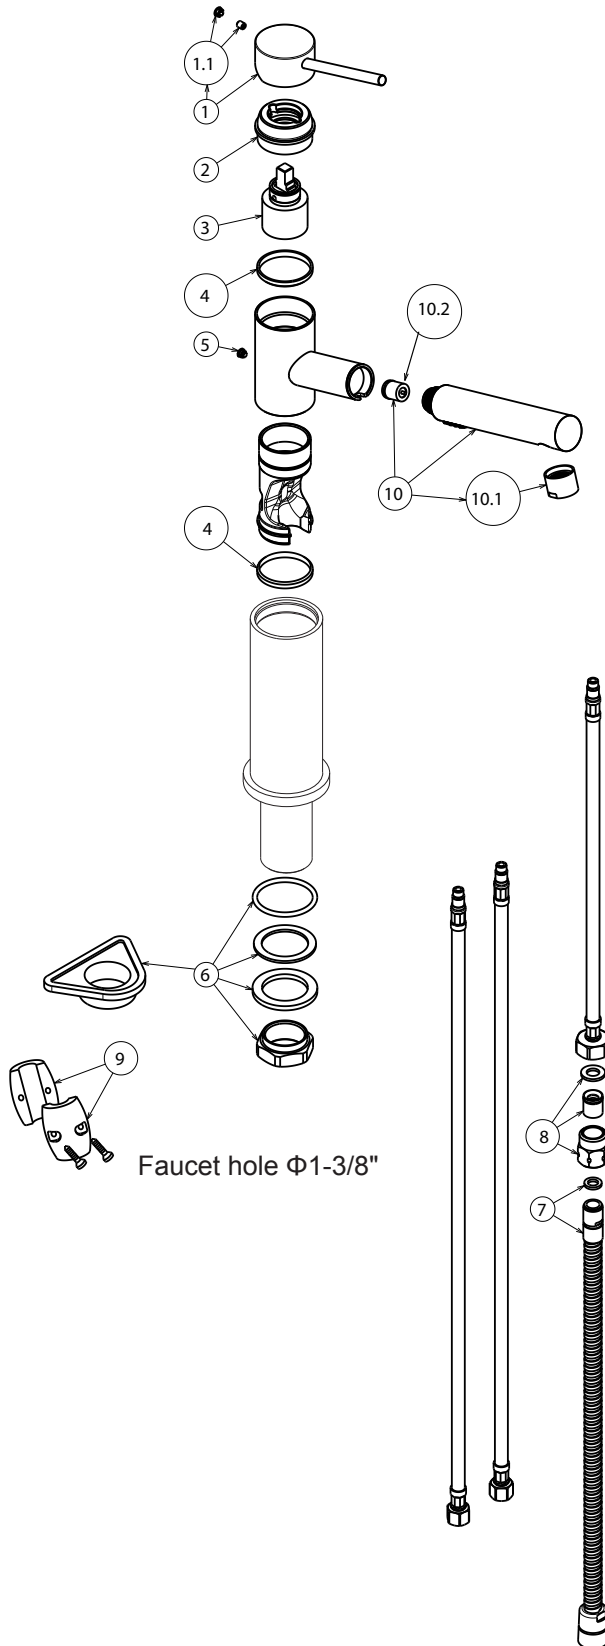

#### FEATURES

- Button activated dual spray
- Solid brass body and pull out spray
- Ceramic disk cartridge
- Extra long supply lines
- 2.2 GPM flow rate
- Installation in a 1-3/8" hole
- Color coded hot and cold supply lines
- 130 degree spout swivel
- 1-3/4" maximum deck thickness

#### OPTIONAL ACCESSORIES

Alta Soap Dispenser: 440045 (Satin Nickel)

#### NOMINAL DIMENSIONS

REACH	SPOUT HEIGHT	FAUCET HEIGHT
8-1/2"	8"	10-1/4"

See next page for exploded parts drawing and parts list.

#### BLANCO AMERICA

800.451.5782

www.blancoamerica.com

© 2013 BLANCO AMERICA

10/14

SPEC-004

REPAIR PART GUIDE		
Num.	Description	Part #
1,1.1	Handle - Satin Nickel	441888
1.1	Handle - Screw and Cap	440890
2	Cartridge lock nut	441890
3	Cartridge	440877
4,5	Inner body ring set and screw	441891
6	Mounting assembly	441892
7	Spray hose	440878
8	Check valve	441874
9	Weight	441917
10	Handspray - Satin Nickel 2.2 GPM	441446
10.1	Aerator	440906
10.2	Flow regulator 2.2 GPM	441448