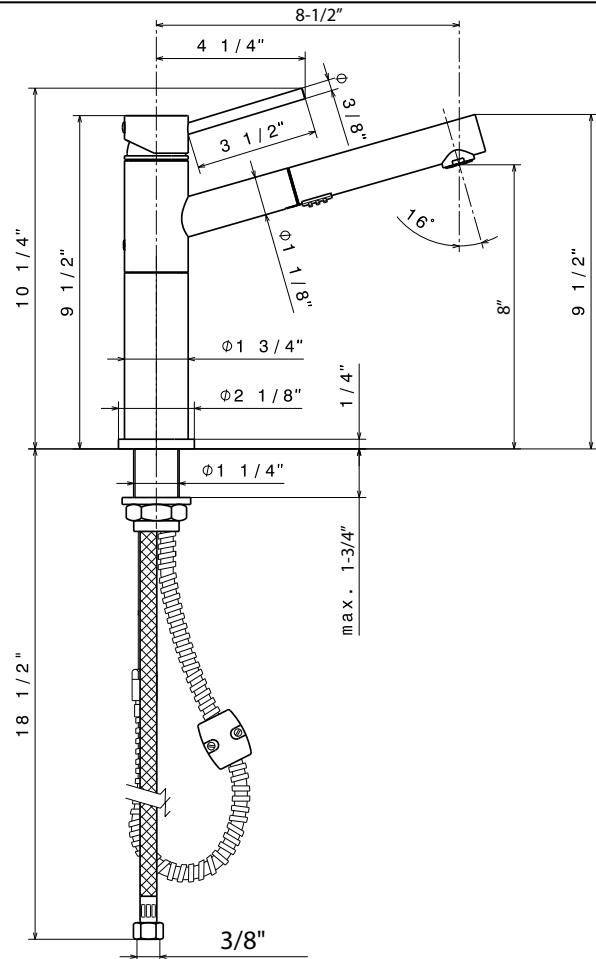

#### FEATURES

- Button activated dual spray
- Solid brass body and pull out spray
- Ceramic disk cartridge
- Extra long supply lines
- 2.2 GPM flow rate
- Installation in a 1-3/8" hole
- Color coded hot and cold supply lines
- 130 degree spout swivel
- 1-3/4" maximum deck thickness

#### NOMINAL DIMENSIONS

REACH	SPOUT HEIGHT	FAUCET HEIGHT
8-1/2"	8"	10-1/4"

See next page for exploded parts drawing and parts list.

#### BLANCO AMERICA

800.451.5782

www.blancoamerica.com

© 2013 BLANCO AMERICA

10/14

SPEC-004

REPAIR PART GUIDE		
Num.	Description	Part #
1,1.1	Handle - Satin Nickel	441888
1.1	Handle - Screw and Cap	440890
2	Cartridge lock nut	441890
3	Cartridge	440877
4,5	Inner body ring set and screw	441891
6	Mounting assembly	441892
7	Spray hose	440878
8	Check valve	441874
9	Weight	441917
10	Handspray - Satin Nickel 2.2 GPM	441446
10.1	Aerator	440906
10.2	Flow regulator 2.2 GPM	441448