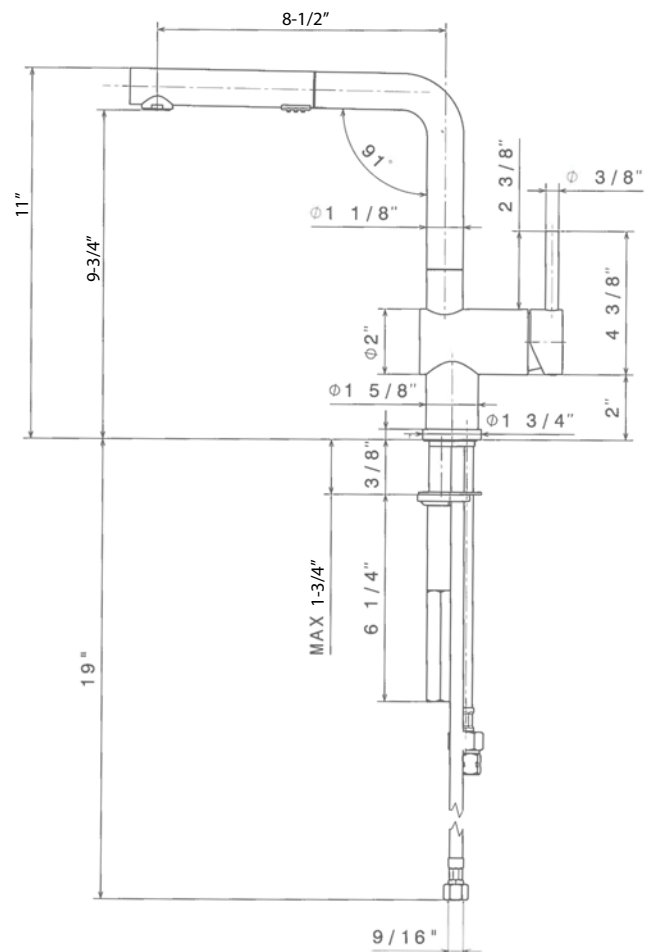

FEATURED MODEL

441403 Pull-Out with Dual Spray, CHROME

ADDITIONAL MODELS

441404 Pull-Out with Dual Spray, SATIN NICKEL

FEATURES

- Button activated dual spray
- Ceramic disk cartridge
- 2.2 GPM flow rate
- Classic contemporary design that makes every kitchen look professional
- Installation in a 1-3/8" hole
- 140 degree spout swivel
- 2" backsplash clearance off center
- 1-3/4" maximum deck thickness

JOB INFORMATION

Job Name: _____

Contact: _____

Date Specified: _____

Specifier: _____

Contractor: _____

NOMINAL DIMENSIONS

Model 441403 shown

REACH	SPOUT HEIGHT	FAUCET HEIGHT
8-1/2"	9-3/4"	11"

See next page for exploded parts drawing and parts list.

BLANCO AMERICA

800.451.5782

www.blancoamerica.com

© 2013 BLANCO AMERICA

10/14

SPEC-004

REPAIR PART GUIDE

Num.	Description	Part #
1, 1.1	Handle - Chrome	441919
1.1	Handle - Screw and Cap	440889
2	Cartridge Lock Nut	441924
3	Cartridge	440877
4, 5	Spout - Ring set and screw	441929
6	Base - Chrome	441930
7	Mounting assembly	441976
8	Check valve assembly 2.2 GPM	441874
9,9.1,9.2	Handspray - Chrome	441447
9.1	Flow regulator 2.2 GPM	441448
9.2	Aerator set	441936
10	Spray hose	441066
11	Weight	441917