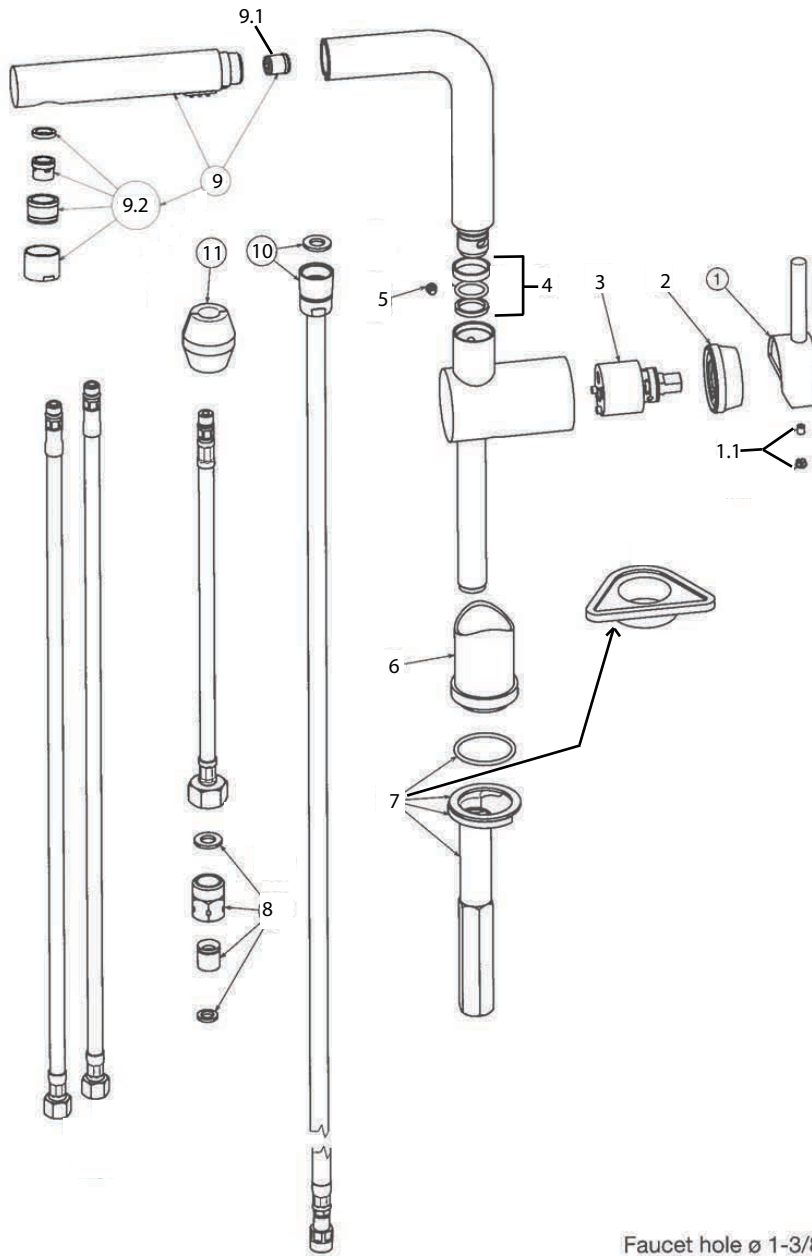

FEATURED MODEL

441403 Pull-Out with Dual Spray, CHROME

ADDITIONAL MODELS

441404 Pull-Out with Dual Spray, SATIN NICKEL

FEATURES

- Button activated dual spray
- Ceramic disk cartridge
- 2.2 GPM flow rate
- Classic contemporary design that makes every kitchen look professional
- Installation in a 1-3/8" hole
- 140 degree spout swivel
- 2" backsplash clearance off center
- 1-3/4" maximum deck thickness

JOB INFORMATION

Job Name: _____

Contact: _____

Date Specified: _____

Specifier: _____

Contractor: _____

NOMINAL DIMENSIONS

Model 441403 shown

REACH	SPOUT HEIGHT	FAUCET HEIGHT
8-1/2"	9-3/4"	11"

See next page for exploded parts drawing and parts list.

BLANCO AMERICA

800.451.5782

www.blancoamerica.com

© 2013 BLANCO AMERICA

10/14

SPEC-004

REPAIR PART GUIDE

Num.	Description	Part #
1, 1.1	Handle - Chrome	441919
1.1	Handle - Screw and Cap	440889
2	Cartridge Lock Nut	441924
3	Cartridge	440877
4, 5	Spout - Ring set and screw	441929
6	Base - Chrome	441930
7	Mounting assembly	441976
8	Check valve assembly 2.2 GPM	441874
9,9.1,9.2	Handspray - Chrome	441447
9.1	Flow regulator 2.2 GPM	441448
9.2	Aerator set	441936
10	Spray hose	441066
11	Weight	441917