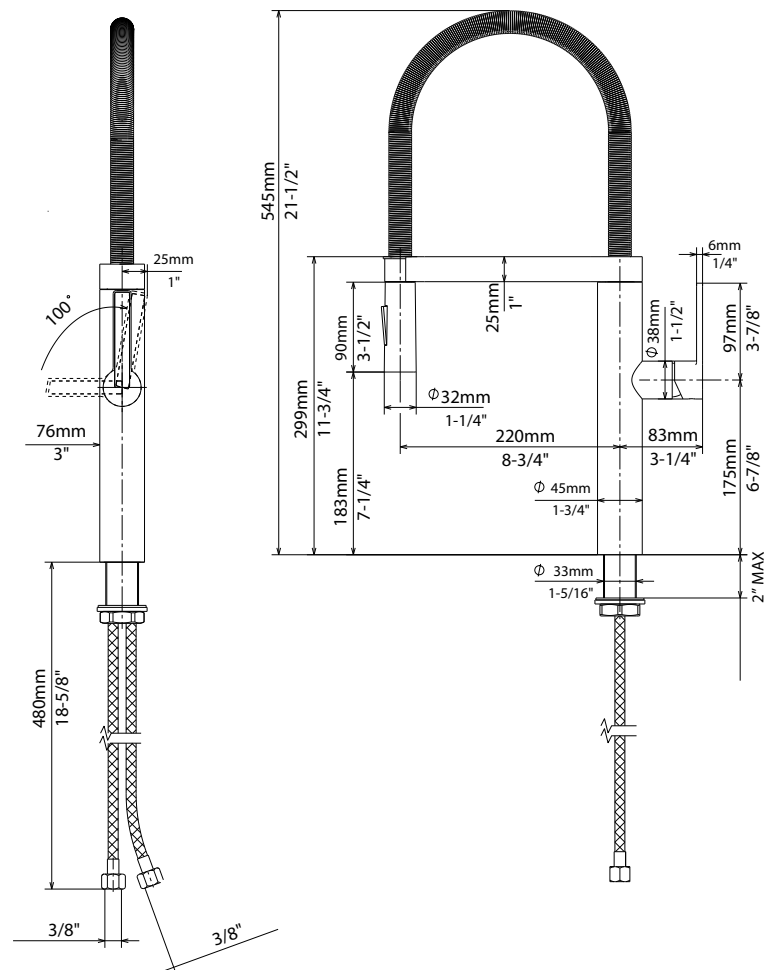

FEATURED MODEL

441407 Semi-Professional, SATIN NICKEL

ADDITIONAL MODELS

441405 Semi-Professional, CHROME

reddot design award
product design

FEATURES

- 2011 RED DOT Award-Winning Design
- Meets CALGREEN requirements for water-saving usage
- Handle does not move back behind faucet; allows for close backsplash installation
- Flexible steel spring spout for easy usage
- Quick release magnetic hand spray will not demagnetize
- Dual spray feature
- Solid brass construction
- Ceramic disk cartridge
- 1.8 GPM flow rate saves 20% more water
- Installation in a 1-3/8" hole
- 360 degree spout swivel
- 2" maximum deck thickness

JOB INFORMATION

Job Name: _____
 Contact: _____
 Date Specified: _____
 Specifier: _____
 Contractor: _____

NOMINAL DIMENSIONS

Model 441405 shown

REACH	SPOUT HEIGHT	FAUCET HEIGHT
8-5/8"	7-1/4"	21-1/2"

See next page for exploded parts drawing and parts list.

BLANCO AMERICA

800.451.5782

www.blancoamerica.com

© 2013 BLANCO AMERICA

7/13

SPEC-003

REPAIR PART GUIDE		
Num.	Description	Part #
1	Handle - Satin Nickel	441343
1.1	Handle - Screw and Cap	440890
2	Cartridge Lock Nut - Satin Nickel	441345
3	Cartridge	441346
4	Body cover & screw - Satin Nickel	441348
5	O-ring kit	441349
6	Docking arm w/ magnet - SN	441387
7	Spray hose assembly	441350
8	Coil assembly	441351
9	Handspray - Satin Nickel	441353
9.1	Aerator and tool	441354
10	Mounting hardware	441355
11	Flow regulator 1.8GPM	441445