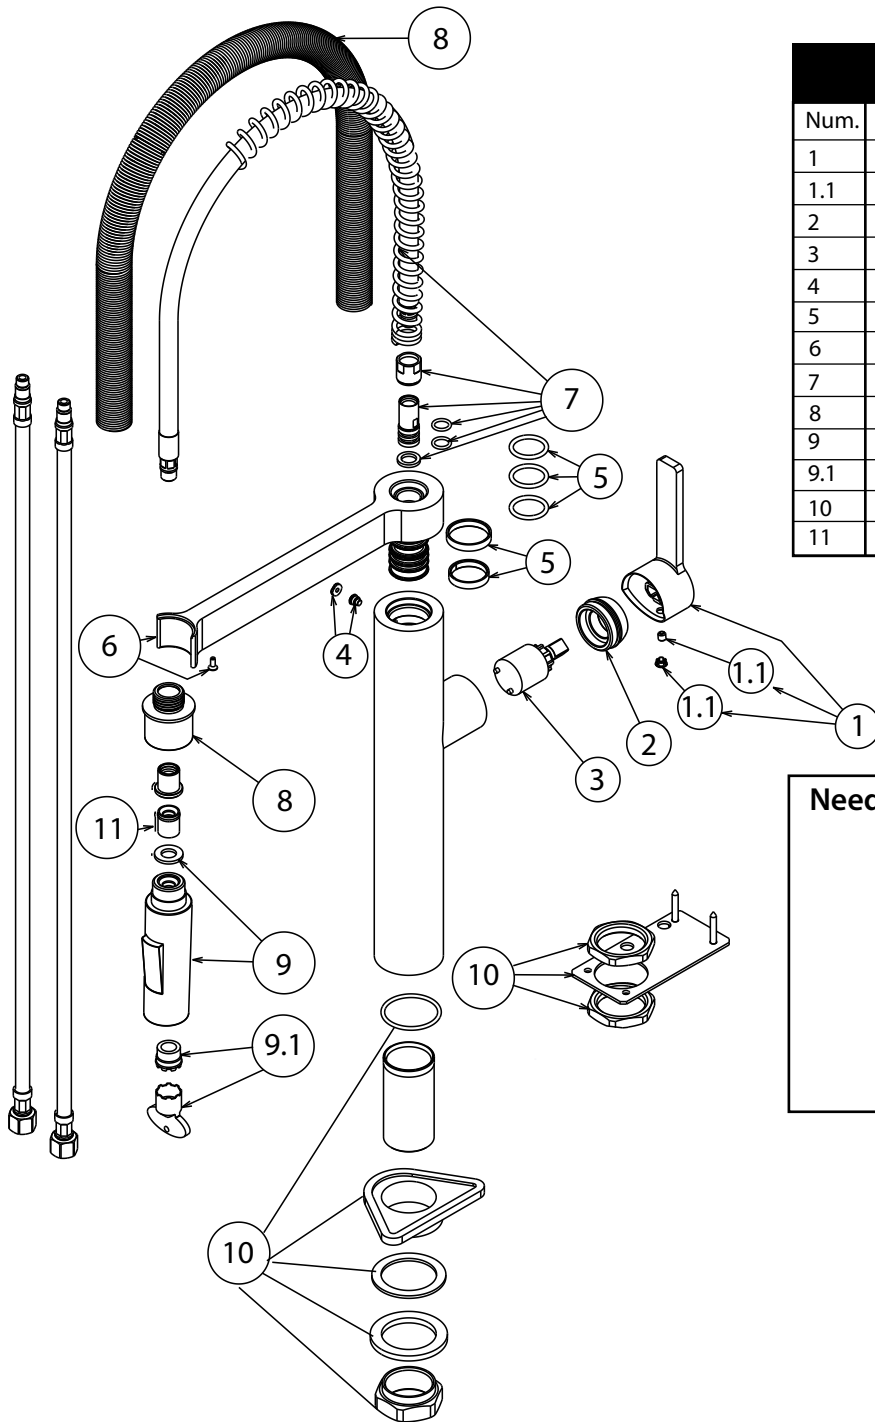

FEATURED MODEL

441407 Semi-Professional, SATIN NICKEL

ADDITIONAL MODELS

441405 Semi-Professional, CHROME

reddot design award
product design

FEATURES

- 2011 RED DOT Award-Winning Design
- Meets CALGREEN requirements for water-saving usage
- Handle does not move back behind faucet; allows for close backsplash installation
- Flexible steel spring spout for easy usage
- Quick release magnetic hand spray will not demagnetize
- Dual spray feature
- Solid brass construction
- Ceramic disk cartridge
- 1.8 GPM flow rate saves 20% more water
- Installation in a 1-3/8" hole
- 360 degree spout swivel
- 2" maximum deck thickness

JOB INFORMATION

Job Name: _____
 Contact: _____
 Date Specified: _____
 Specifier: _____
 Contractor: _____

NOMINAL DIMENSIONS

Model 441405 shown

REACH	SPOUT HEIGHT	FAUCET HEIGHT
8-5/8"	7-1/4"	21-1/2"

See next page for exploded parts drawing and parts list.

BLANCO AMERICA

800.451.5782

www.blancoamerica.com

© 2013 BLANCO AMERICA

7/13

SPEC-003

REPAIR PART GUIDE		
Num.	Description	Part #
1	Handle - Satin Nickel	441343
1.1	Handle - Screw and Cap	440890
2	Cartridge Lock Nut - Satin Nickel	441345
3	Cartridge	441346
4	Body cover & screw - Satin Nickel	441348
5	O-ring kit	441349
6	Docking arm w/ magnet - SN	441387
7	Spray hose assembly	441350
8	Coil assembly	441351
9	Handspray - Satin Nickel	441353
9.1	Aerator and tool	441354
10	Mounting hardware	441355
11	Flow regulator 1.8GPM	441445