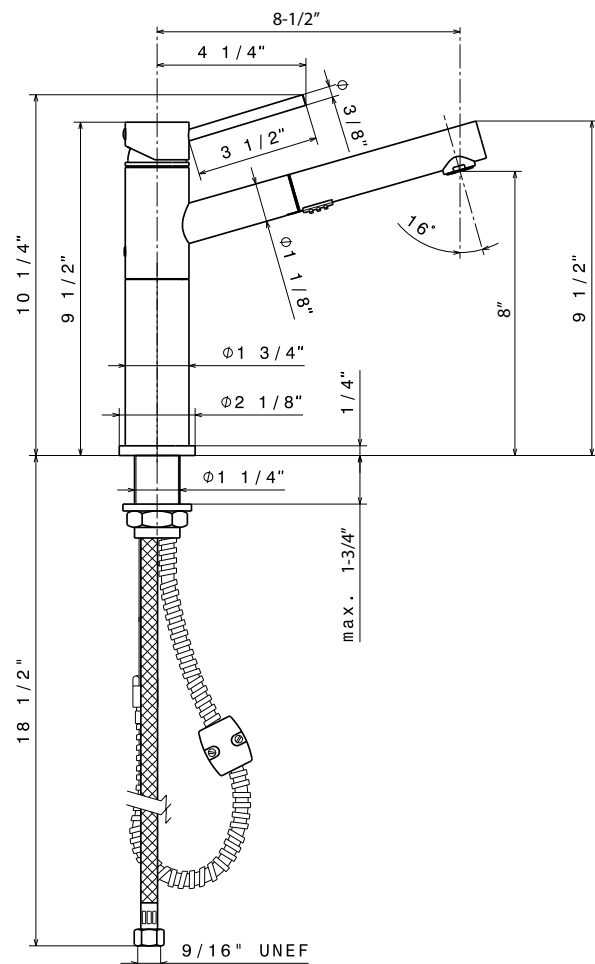

FEATURED MODEL

441423 Pull-Out Dual 1.8, CHROME

ADDITIONAL MODELS

441424 Pull-Out Dual 1.8, SATIN NICKEL

FEATURES

- Button activated dual spray - stream & spray
- Meets CALGREEN requirements for water-saving usage
- Solid brass body and all metal side spray
- Ceramic disk cartridge
- Extra long supply lines
- 1.8 GPM flow rate saves 20% more water
- Installation in a 1-3/8" hole
- Color coded hot and cold supply lines
- 130 degree spout swivel
- 1-3/4" maximum deck thickness

JOB INFORMATION

Job Name: _____

Contact: _____

Date Specified: _____

Specifier: _____

Contractor: _____

NOMINAL DIMENSIONS

Model 441423 shown

REACH	SPOUT HEIGHT	FAUCET HEIGHT
8-1/2"	8"	10-1/4"

See next page for exploded parts drawing and parts list.

BLANCO AMERICA

800.451.5782

www.blancoamerica.com

© 2013 BLANCO AMERICA

11/14

SPEC-004

REPAIR PART GUIDE		
Num.	Description	Part #
1, 1.1	Handle - Chrome	441887
1.1	Handle - Screw and Cap	440889
2	Cartridge lock nut	441889
3	Cartridge	440877
4,5	Inner body ring set and screw	441891
6	Mounting assembly	441892
7	Spray hose	440878
8	Check valve	441874
9	Weight	441917
10	Handspray 1.8 GPM - Chrome	441931
10.1	Aerator	440905
10.2	Flow regulator 1.8 GPM	441445