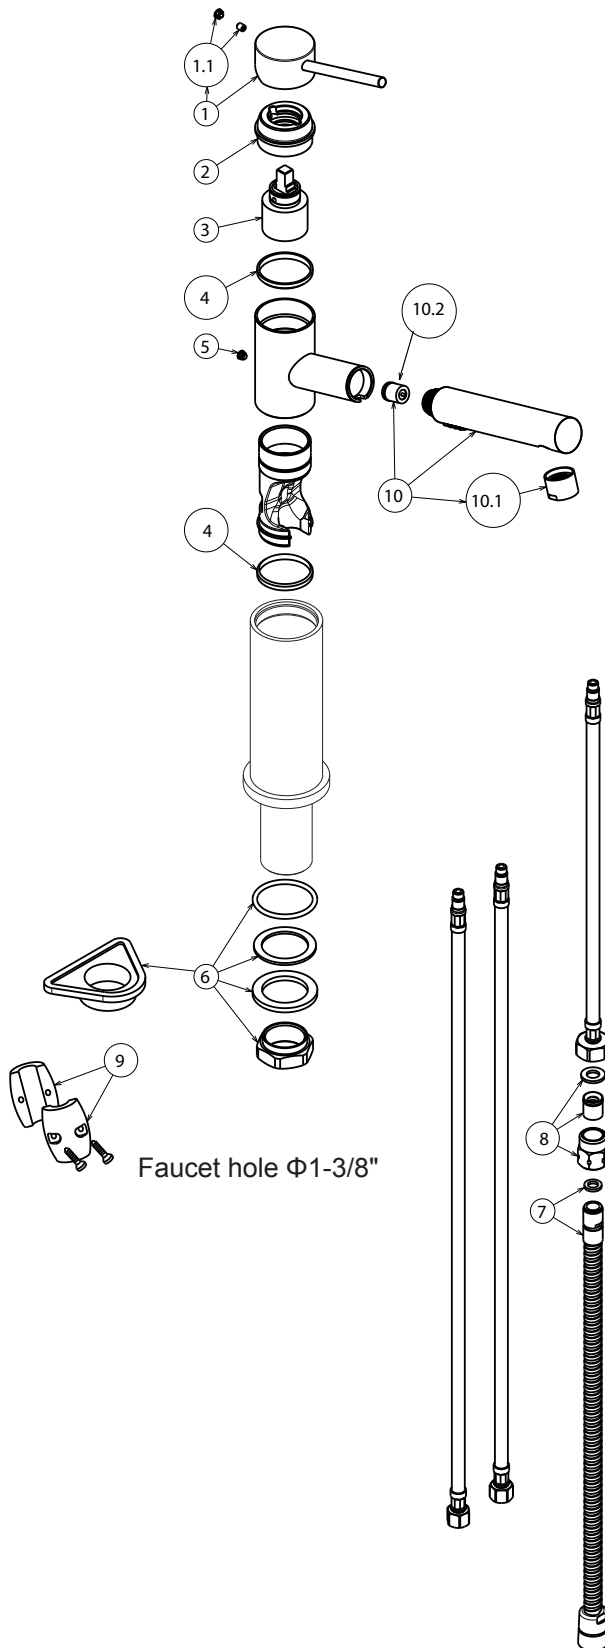

FEATURED MODEL

441423 Pull-Out Dual 1.8, CHROME

ADDITIONAL MODELS

441424 Pull-Out Dual 1.8, SATIN NICKEL

FEATURES

- Button activated dual spray - stream & spray
- Meets CALGREEN requirements for water-saving usage
- Solid brass body and all metal side spray
- Ceramic disk cartridge
- Extra long supply lines
- 1.8 GPM flow rate saves 20% more water
- Installation in a 1-3/8" hole
- Color coded hot and cold supply lines
- 130 degree spout swivel
- 1-3/4" maximum deck thickness

JOB INFORMATION

Job Name: _____

Contact: _____

Date Specified: _____

Specifier: _____

Contractor: _____

NOMINAL DIMENSIONS

Model 441423 shown

REACH	SPOUT HEIGHT	FAUCET HEIGHT
8-1/2"	8"	10-1/4"

See next page for exploded parts drawing and parts list.

BLANCO AMERICA

800.451.5782

www.blancoamerica.com

© 2013 BLANCO AMERICA

11/14

SPEC-004

REPAIR PART GUIDE		
Num.	Description	Part #
1, 1.1	Handle - Chrome	441887
1.1	Handle - Screw and Cap	440889
2	Cartridge lock nut	441889
3	Cartridge	440877
4,5	Inner body ring set and screw	441891
6	Mounting assembly	441892
7	Spray hose	440878
8	Check valve	441874
9	Weight	441917
10	Handspray 1.8 GPM - Chrome	441931
10.1	Aerator	440905
10.2	Flow regulator 1.8 GPM	441445