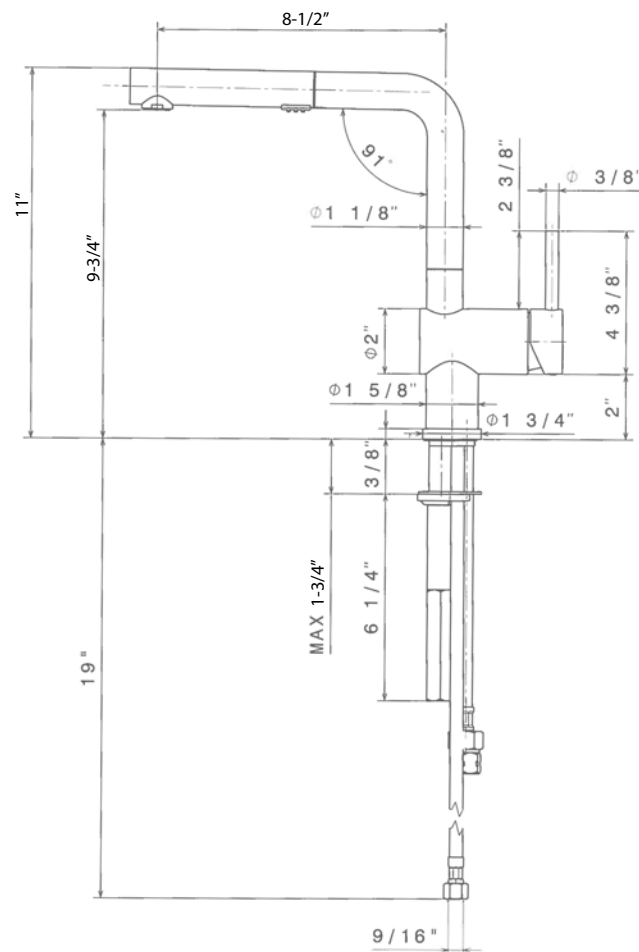

### FEATURES

- Button activated dual spray
- Ceramic disk cartridge
- 1.8 GPM flow rate saves 20% more water
- Classic contemporary design that makes every kitchen look professional
- Installation in a 1-3/8" hole
- 140 degree spout swivel
- 2" backsplash clearance off center
- 1-3/4" maximum deck thickness
- Meets CALGREEN requirements for water-saving usage

### NOMINAL DIMENSIONS

Model 441430 shown

REACH	SPOUT HEIGHT	FAUCET HEIGHT
8-1/2"	9-3/4"	11"

See next page for exploded parts drawing and parts list.

**BLANCO AMERICA**

800.451.5782

www.blancoamerica.com

© 2013 BLANCO AMERICA

### REPAIR PART GUIDE

Num.	Description	Part #
1,1.1	Handle - Satin Nickel	441920
1.1	Handle - Screw and Cap	440890
2	Cartridge Lock Nut	441925
3	Cartridge	440877
4, 5	Spout - Ring set and screw	441929
6	Base - Satin Nickel	441972
7	Mounting assembly	441976
8	Check valve assembly 1.8 GPM	441937
9,9.1,9.2	Handspray - Satin Nickel 1.8 GPM	441939
9.1	Flow regulator 1.8 GPM	441445
9.2	Aerator set Satin Nickel	441978
10	Spray hose	441066
11	Weight	441917