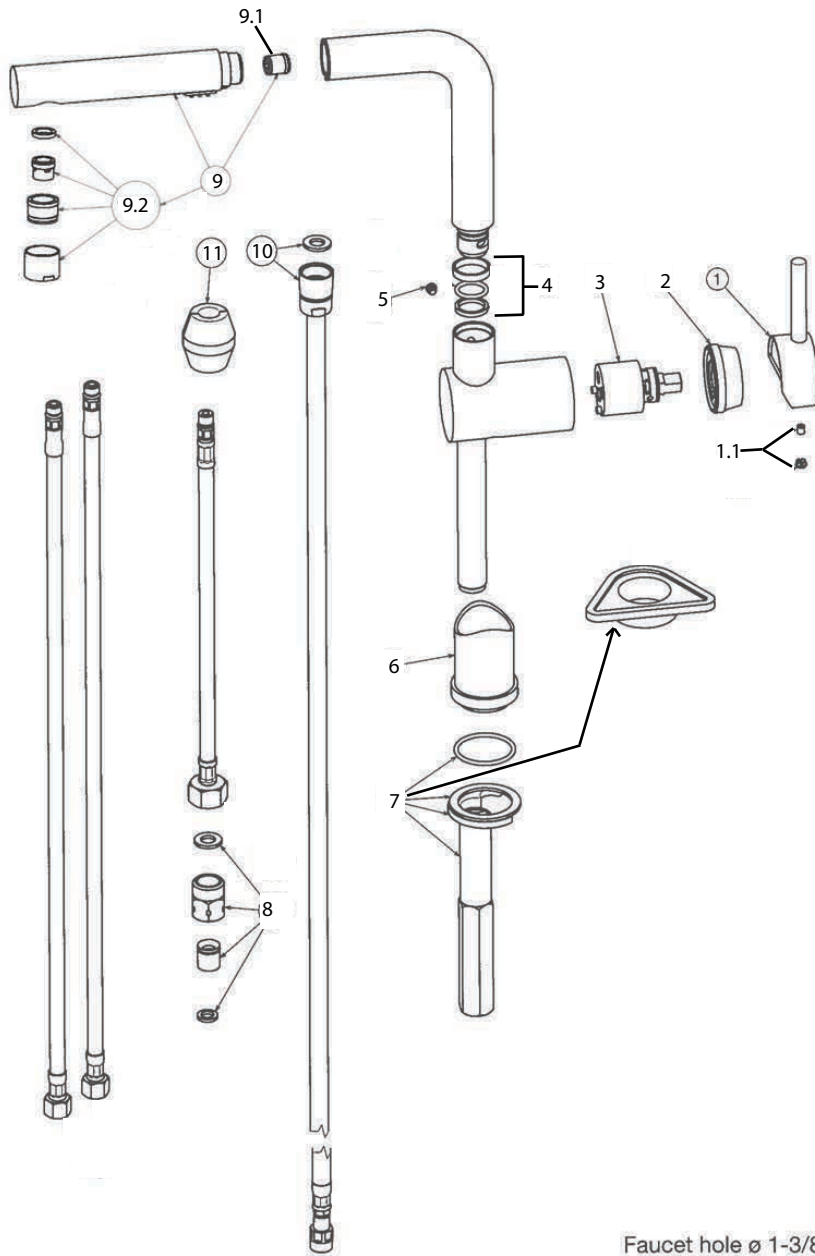

### FEATURES

- Button activated dual spray
- Ceramic disk cartridge
- 1.8 GPM flow rate saves 20% more water
- Classic contemporary design that makes every kitchen look professional
- Installation in a 1-3/8" hole
- 140 degree spout swivel
- 2" backsplash clearance off center
- 1-3/4" maximum deck thickness
- Meets CALGREEN requirements for water-saving usage

### NOMINAL DIMENSIONS

Model 441430 shown

REACH	SPOUT HEIGHT	FAUCET HEIGHT
8-1/2"	9-3/4"	11"

See next page for exploded parts drawing and parts list.

**BLANCO AMERICA**

800.451.5782

www.blancoamerica.com

© 2013 BLANCO AMERICA

### REPAIR PART GUIDE

Num.	Description	Part #
1,1.1	Handle - Satin Nickel	441920
1.1	Handle - Screw and Cap	440890
2	Cartridge Lock Nut	441925
3	Cartridge	440877
4, 5	Spout - Ring set and screw	441929
6	Base - Satin Nickel	441972
7	Mounting assembly	441976
8	Check valve assembly 1.8 GPM	441937
9,9.1,9.2	Handspray - Satin Nickel 1.8 GPM	441939
9.1	Flow regulator 1.8 GPM	441445
9.2	Aerator set Satin Nickel	441978
10	Spray hose	441066
11	Weight	441917