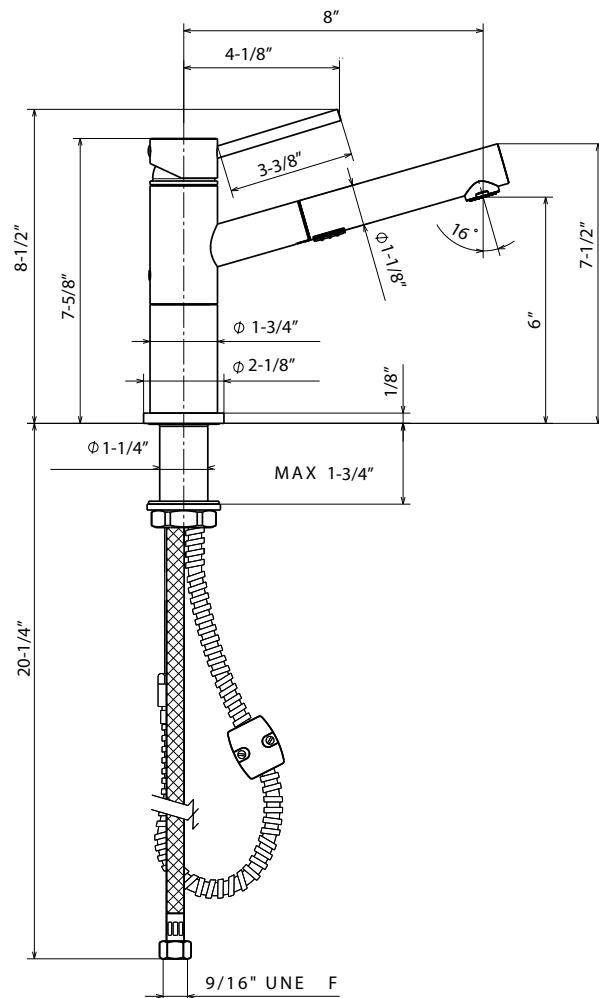

FEATURES

- Solid brass body
- Ceramic disk cartridge
- Extendable dual pull-out spray
- 2.2 GPM flow rate
- Installation in a 1-3/8" hole
- Color coded hot and cold supply lines
- 130 degree spout swivel
- 1-3/4" maximum deck thickness

JOB INFORMATION

Job Name: _____

Contact: _____

Date Specified: _____

Specifier: _____

Contractor: _____

NOMINAL DIMENSIONS

Model 441485 shown

REACH	SPOUT HEIGHT	FAUCET HEIGHT
8"	6"	8-1/2"

See next page for exploded parts drawing and parts list.

BLANCO AMERICA

800.451.5782
www.blancoamerica.com

© 2013 BLANCO AMERICA

7/13

SPEC-003

REPAIR PART GUIDE

Num.	Description	Part #
1,1.1	Handle - Chrome	441887
1.1	Handle - Screw and Cap	440889
2	Cartridge lock nut	441889
3	Cartridge	440877
4,5	Inner body ring set and screw	441891
6	Mounting assembly	441892
7	Spray hose	440878
8	Check valve	441874
9	Weight	441917
10	Handspray - Chrome	441447
10.1	Aerator	440905
10.2	Flow regulator 2.2 GPM	441488