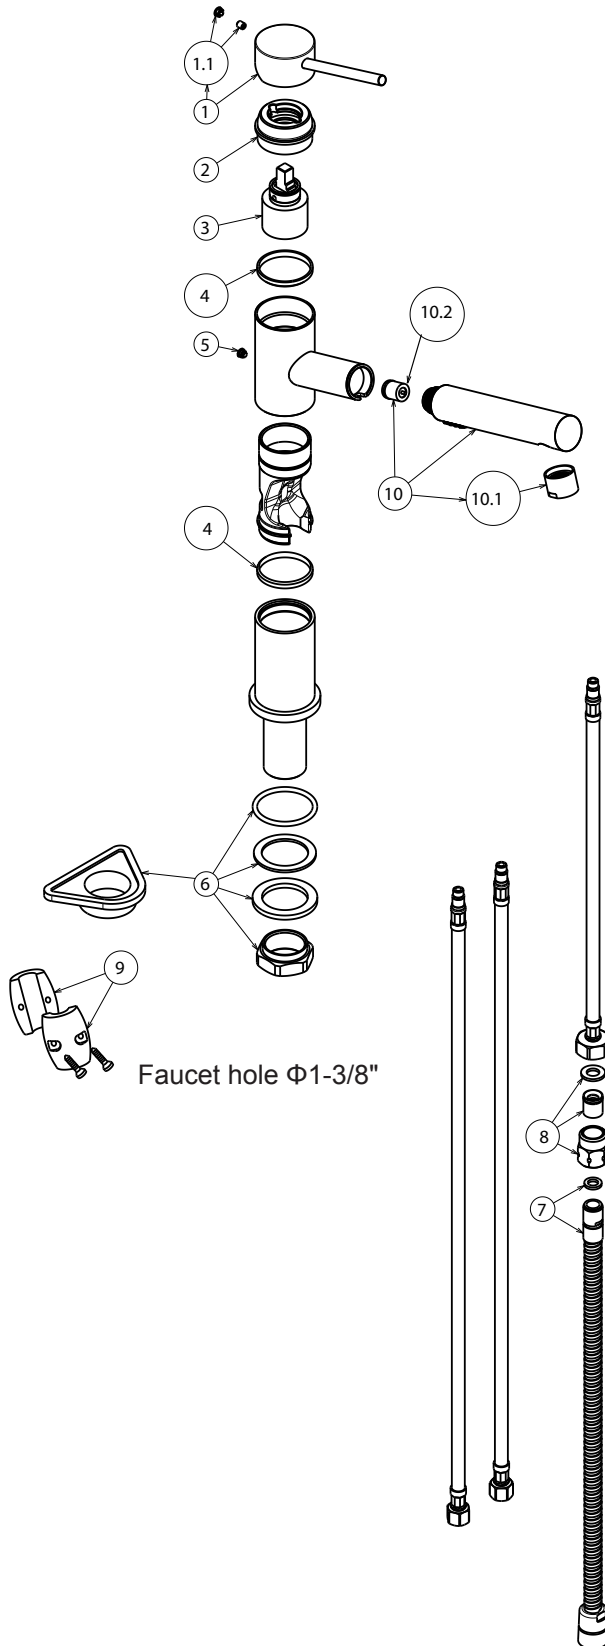

FEATURES

- Solid brass body
- Ceramic disk cartridge
- Extendable dual pull-out spray
- 2.2 GPM flow rate
- Installation in a 1-3/8" hole
- Color coded hot and cold supply lines
- 130 degree spout swivel
- 1-3/4" maximum deck thickness

JOB INFORMATION

Job Name: _____

Contact: _____

Date Specified: _____

Specifier: _____

Contractor: _____

NOMINAL DIMENSIONS

Model 441485 shown

REACH	SPOUT HEIGHT	FAUCET HEIGHT
8"	6"	8-1/2"

See next page for exploded parts drawing and parts list.

BLANCO AMERICA

800.451.5782
www.blancoamerica.com

© 2013 BLANCO AMERICA

7/13

SPEC-003

REPAIR PART GUIDE

Num.	Description	Part #
1,1.1	Handle - Chrome	441887
1.1	Handle - Screw and Cap	440889
2	Cartridge lock nut	441889
3	Cartridge	440877
4,5	Inner body ring set and screw	441891
6	Mounting assembly	441892
7	Spray hose	440878
8	Check valve	441874
9	Weight	441917
10	Handspray - Chrome	441447
10.1	Aerator	440905
10.2	Flow regulator 2.2 GPM	441488