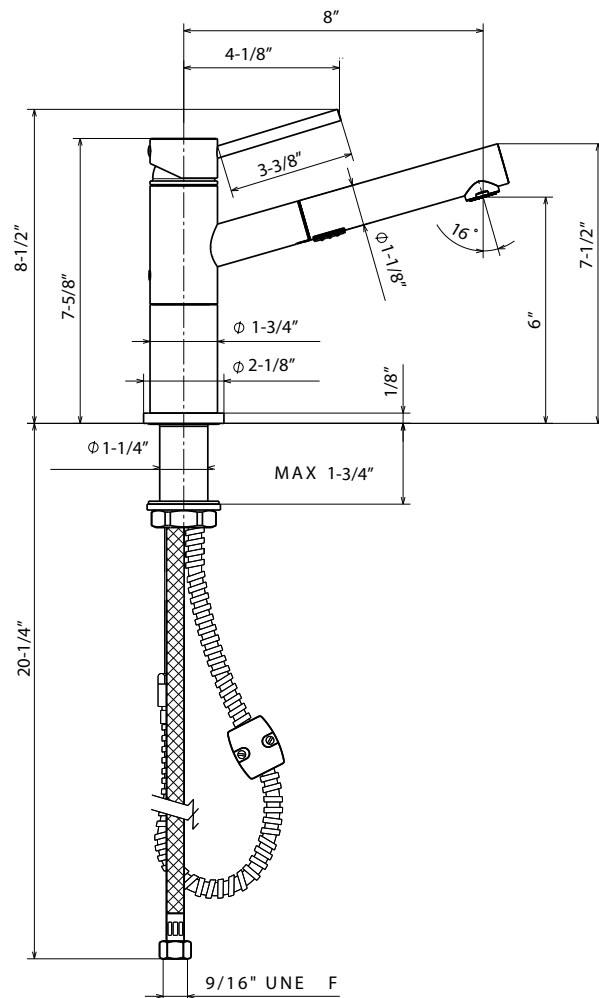

### FEATURES

- Solid brass body
- Ceramic disk cartridge
- Extendable dual pull-out spray
- 2.2 GPM flow rate
- Installation in a 1-3/8" hole
- Color coded hot and cold supply lines
- 130 degree spout swivel
- 1-3/4" maximum deck thickness

### NOMINAL DIMENSIONS

Model 441486 shown

REACH	SPOUT HEIGHT	FAUCET HEIGHT
8"	6"	8-1/2"

See next page for exploded parts drawing and parts list.

**BLANCO AMERICA**

800.451.5782

www.blancoamerica.com

© 2013 BLANCO AMERICA

### REPAIR PART GUIDE

Num.	Description	Part #
1,1.1	Handle - Satin Nickel	441888
1.1	Handle screw and cap	440890
2	Cartridge lock nut	441890
3	Cartridge	440877
4,5	Inner body ring set and screw	441891
6	Mounting assembly	441892
7	Spray hose	440878
8	Check valve	441874
9	Weight	441917
10	Handspray - Satin Nickel	441446
10.1	Aerator	440906
10.2	Flow regulator 2.2 GPM	441448