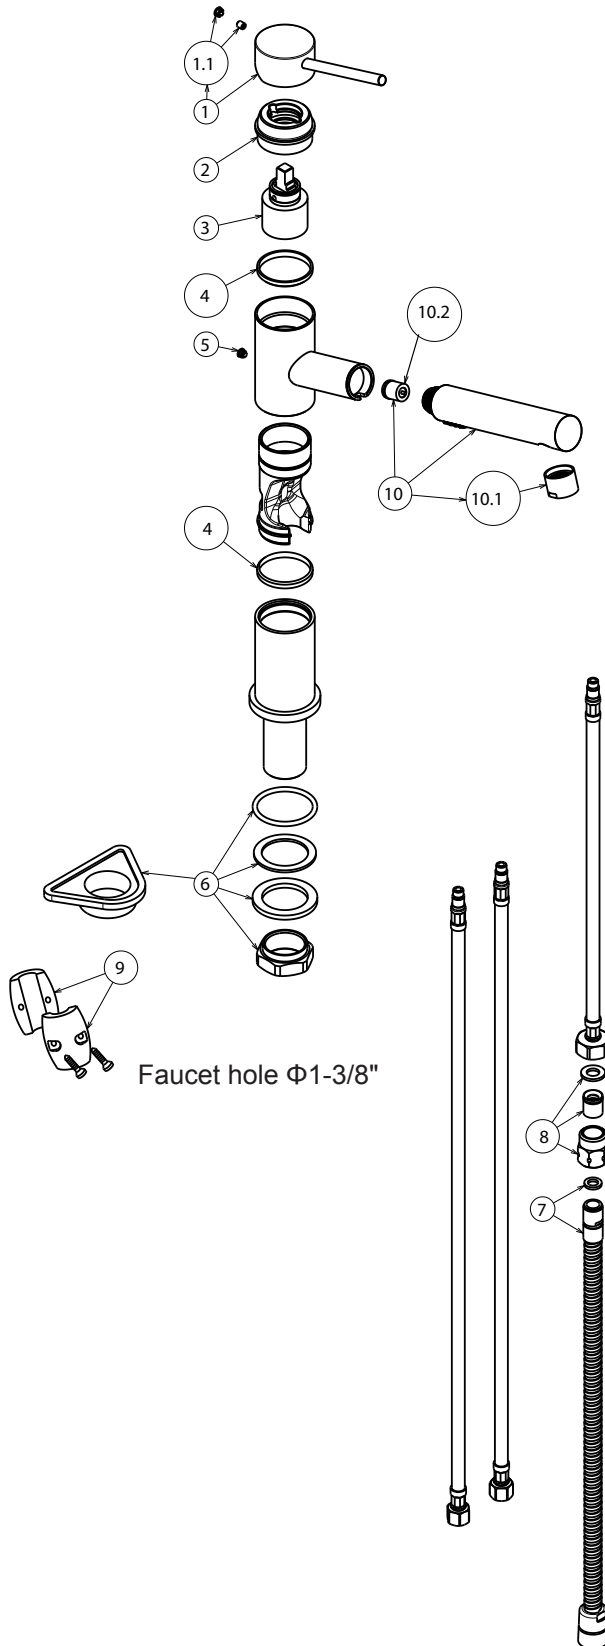

### FEATURES

- Solid brass body
- Ceramic disk cartridge
- Extendable dual pull-out spray
- 2.2 GPM flow rate
- Installation in a 1-3/8" hole
- Color coded hot and cold supply lines
- 130 degree spout swivel
- 1-3/4" maximum deck thickness

### OPTIONAL ACCESSORIES

Alta Soap Dispenser: 440045 (Satin Nickel)

### NOMINAL DIMENSIONS

Model 441486 shown

REACH	SPOUT HEIGHT	FAUCET HEIGHT
8"	6"	8-1/2"

See next page for exploded parts drawing and parts list.

**BLANCO AMERICA**

800.451.5782

www.blancoamerica.com

© 2013 BLANCO AMERICA

### REPAIR PART GUIDE

Num.	Description	Part #
1,1.1	Handle - Satin Nickel	441888
1.1	Handle screw and cap	440890
2	Cartridge lock nut	441890
3	Cartridge	440877
4,5	Inner body ring set and screw	441891
6	Mounting assembly	441892
7	Spray hose	440878
8	Check valve	441874
9	Weight	441917
10	Handspray - Satin Nickel	441446
10.1	Aerator	440906
10.2	Flow regulator 2.2 GPM	441448