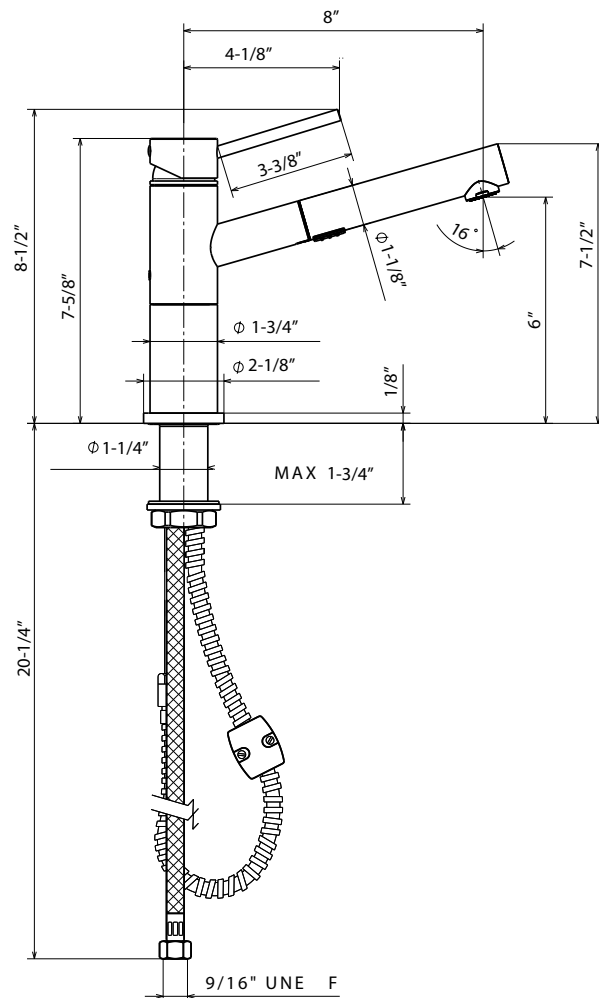

### FEATURES

- Solid brass body
- Ceramic disk cartridge
- Extendable dual pull-out spray
- 2.2 GPM flow rate
- Installation in a 1-3/8" hole
- Color coded hot and cold supply lines
- 130 degree spout swivel
- 1-3/4" maximum deck thickness

### NOMINAL DIMENSIONS

Model 441487 shown

REACH	SPOUT HEIGHT	FAUCET HEIGHT
8"	6"	8-1/2"

See next page for exploded parts drawing and parts list.

**BLANCO AMERICA**

800.451.5782

www.blancoamerica.com

© 2013 BLANCO AMERICA

## REPAIR PART GUIDE

Num.	Description	Part #
1, 1.1	Handle - Chrome	441887
1.1	Handle - Screw and Cap	440889
2	Cartridge lock nut	441889
3	Cartridge	440877
4, 5	Inner body ring set and screw	441891
6	Mounting assembly	441892
7	Spray hose	440878
8	Check valve	441874
9	Weight	441917
10	Handspray - Chrome	441447
10.1	Aerator	440905
10.2	Flow Regulator 2.2 GPM	441448