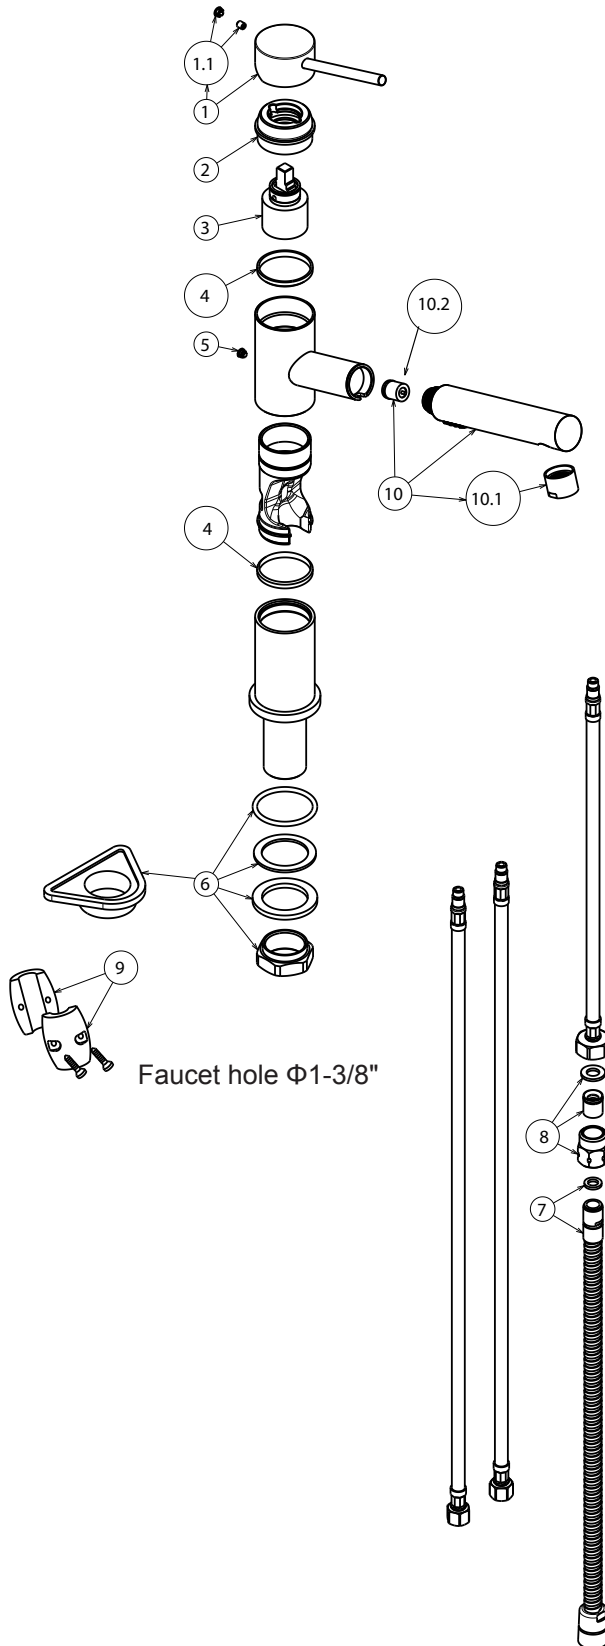

### FEATURES

- Solid brass body
- Ceramic disk cartridge
- Extendable dual pull-out spray
- 2.2 GPM flow rate
- Installation in a 1-3/8" hole
- Color coded hot and cold supply lines
- 130 degree spout swivel
- 1-3/4" maximum deck thickness

### OPTIONAL ACCESSORIES

Alta Soap Dispenser: 440046 (Chrome)

### NOMINAL DIMENSIONS

Model 441487 shown

REACH	SPOUT HEIGHT	FAUCET HEIGHT
8"	6"	8-1/2"

See next page for exploded parts drawing and parts list.

**BLANCO AMERICA**

800.451.5782

www.blancoamerica.com

© 2013 BLANCO AMERICA

## REPAIR PART GUIDE

Num.	Description	Part #
1, 1.1	Handle - Chrome	441887
1.1	Handle - Screw and Cap	440889
2	Cartridge lock nut	441889
3	Cartridge	440877
4, 5	Inner body ring set and screw	441891
6	Mounting assembly	441892
7	Spray hose	440878
8	Check valve	441874
9	Weight	441917
10	Handspray - Chrome	441447
10.1	Aerator	440905
10.2	Flow Regulator 2.2 GPM	441448