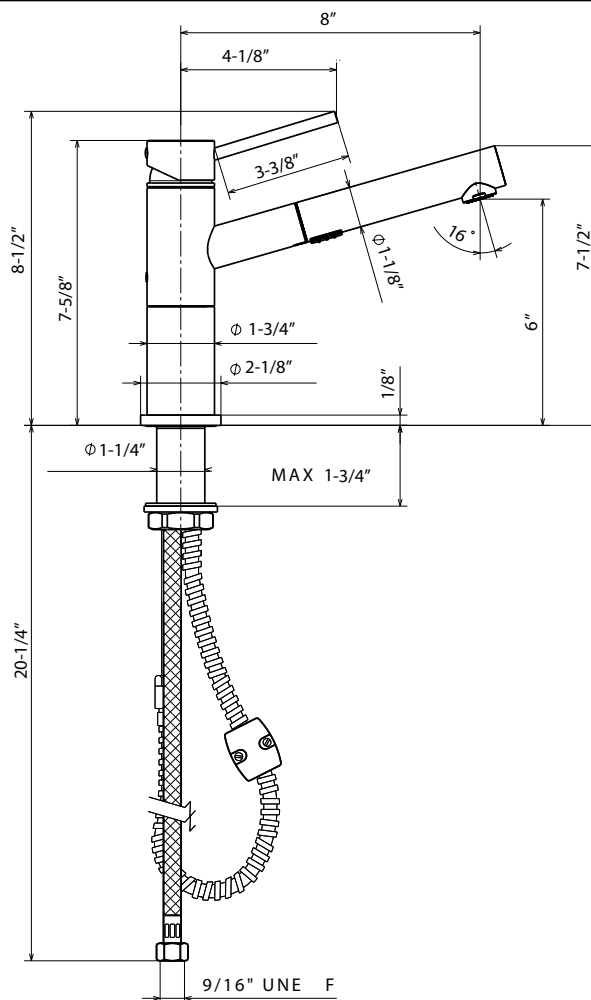

JOB INFORMATION

Job Name: _____

Contact: _____

Date Specified: _____

Specifier: _____

Contractor: _____

NOMINAL DIMENSIONS

Model 441489 shown

REACH	SPOUT HEIGHT	FAUCET HEIGHT
8"	6"	8-1/2"

See next page for exploded parts drawing and parts list.

BLANCO AMERICA

800.451.5782

www.blancoamerica.com

© 2013 BLANCO AMERICA

10/14

SPEC-004

REPAIR PART GUIDE

Num.	Description	Part #
1, 1.1	Handle - Chrome	441887
1.1	Handle - Screw and Cap	440889
2	Cartridge lock nut	441889
3	Cartridge	440877
4, 5	Inner body ring set and screw	441891
6	Mounting assembly	441892
7	Spray hose	440878
8	Check valve	441874
9	Weight	441917
10	Handspray - Chrome	441447
10.1	Aerator	440905
10.2	Flow Regulator 2.2 GPM	441448