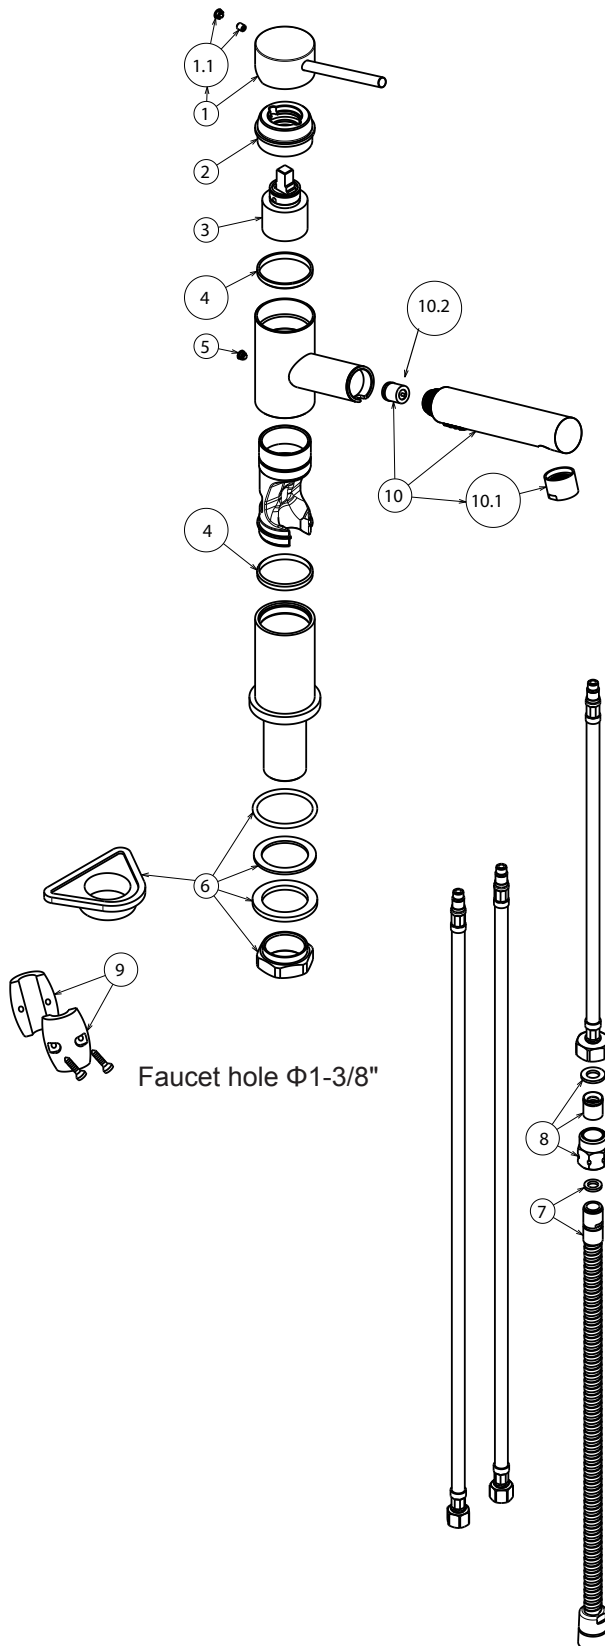

441487 Compact Pull-Out, CAFE BROWN & CHROME MIX

441488 Compact Pull-Out, CHROME

441490 Compact Pull-Out, TRUFFLE & CHROME MIX

441491 Compact Pull-Out, WHITE & CHROME MIX

FEATURES

- Solid brass body
- Ceramic disk cartridge
- Extendable dual pull-out spray
- 2.2 GPM flow rate
- Installation in a 1-3/8" hole
- Color coded hot and cold supply lines
- 130 degree spout swivel
- 1-3/4" maximum deck thickness

JOB INFORMATION

Job Name: _____

Contact: _____

Date Specified: _____

Specifier: _____

Contractor: _____

NOMINAL DIMENSIONS

Model 441489 shown

REACH	SPOUT HEIGHT	FAUCET HEIGHT
8"	6"	8-1/2"

See next page for exploded parts drawing and parts list.

BLANCO AMERICA

800.451.5782

www.blancoamerica.com

© 2013 BLANCO AMERICA

10/14

SPEC-004

REPAIR PART GUIDE

Num.	Description	Part #
1, 1.1	Handle - Chrome	441887
1.1	Handle - Screw and Cap	440889
2	Cartridge lock nut	441889
3	Cartridge	440877
4, 5	Inner body ring set and screw	441891
6	Mounting assembly	441892
7	Spray hose	440878
8	Check valve	441874
9	Weight	441917
10	Handspray - Chrome	441447
10.1	Aerator	440905
10.2	Flow Regulator 2.2 GPM	441448