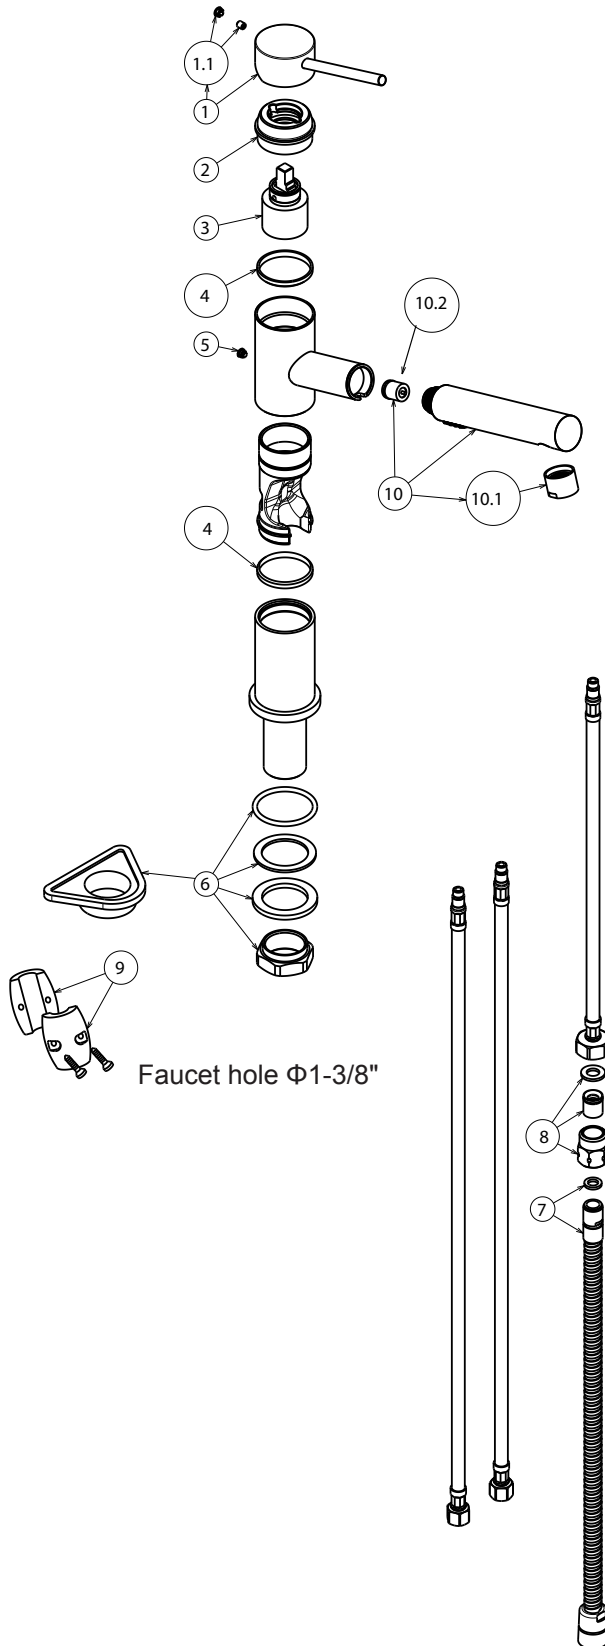

441487 Compact Pull-Out, CAFE BROWN & CHROME MIX

441488 Compact Pull-Out, CHROME

441489 Compact Pull-Out, CINDER & CHROME MIX

441491 Compact Pull-Out, WHITE & CHROME MIX

FEATURES

- Solid brass body
- Ceramic disk cartridge
- Extendable dual pull-out spray
- 2.2 GPM flow rate
- Installation in a 1-3/8" hole
- Color coded hot and cold supply lines
- 130 degree spout swivel
- 1-3/4" maximum deck thickness

JOB INFORMATION

Job Name: _____

Contact: _____

Date Specified: _____

Specifier: _____

Contractor: _____

NOMINAL DIMENSIONS

Model 441490 shown

REACH	SPOUT HEIGHT	FAUCET HEIGHT
8"	6"	8-1/2"

See next page for exploded parts drawing and parts list.

BLANCO AMERICA

800.451.5782

www.blancoamerica.com

© 2013 BLANCO AMERICA

10/14

SPEC-004

REPAIR PART GUIDE

Num.	Description	Part #
1, 1.1	Handle - Chrome	441887
1.1	Handle - Screw and Cap	440889
2	Cartridge lock nut	441889
3	Cartridge	440877
4, 5	Inner body ring set and screw	441891
6	Mounting assembly	441892
7	Spray hose	440878
8	Check valve	441874
9	Weight	441917
10	Handspray - Chrome	441447
10.1	Aerator	440905
10.2	Flow Regulator 2.2 GPM	441448