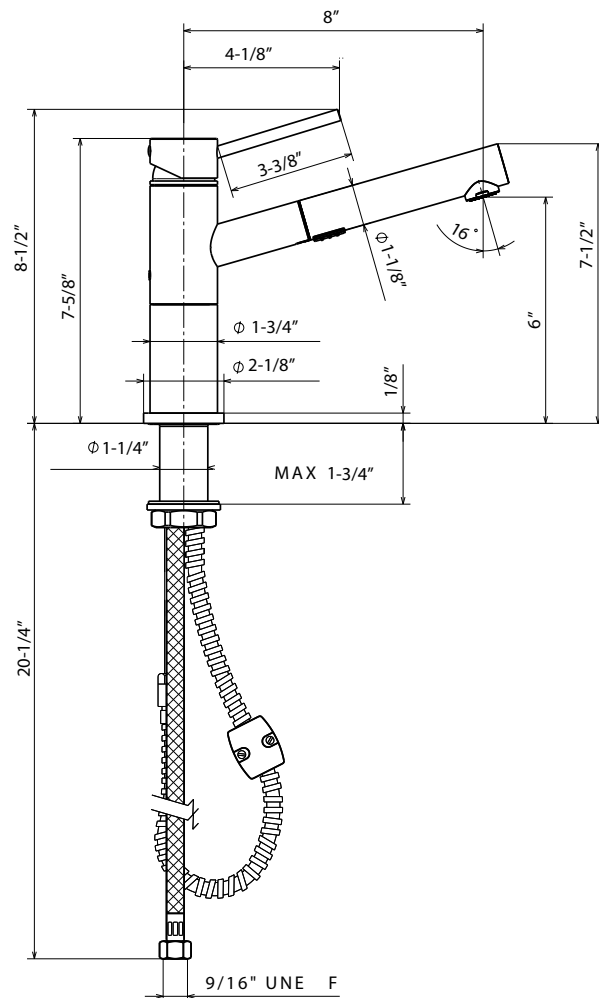

JOB INFORMATION

Job Name: _____

Contact: _____

Date Specified: _____

Specifier: _____

Contractor: _____

NOMINAL DIMENSIONS

Model 441490 shown

REACH	SPOUT HEIGHT	FAUCET HEIGHT
8"	6"	8-1/2"

See next page for exploded parts drawing and parts list.

BLANCO AMERICA

800.451.5782

www.blancoamerica.com

© 2013 BLANCO AMERICA

10/14

SPEC-004

REPAIR PART GUIDE

Num.	Description	Part #
1, 1.1	Handle - Chrome	441887
1.1	Handle - Screw and Cap	440889
2	Cartridge lock nut	441889
3	Cartridge	440877
4, 5	Inner body ring set and screw	441891
6	Mounting assembly	441892
7	Spray hose	440878
8	Check valve	441874
9	Weight	441917
10	Handspray - Chrome	441447
10.1	Aerator	440905
10.2	Flow Regulator 2.2 GPM	441448