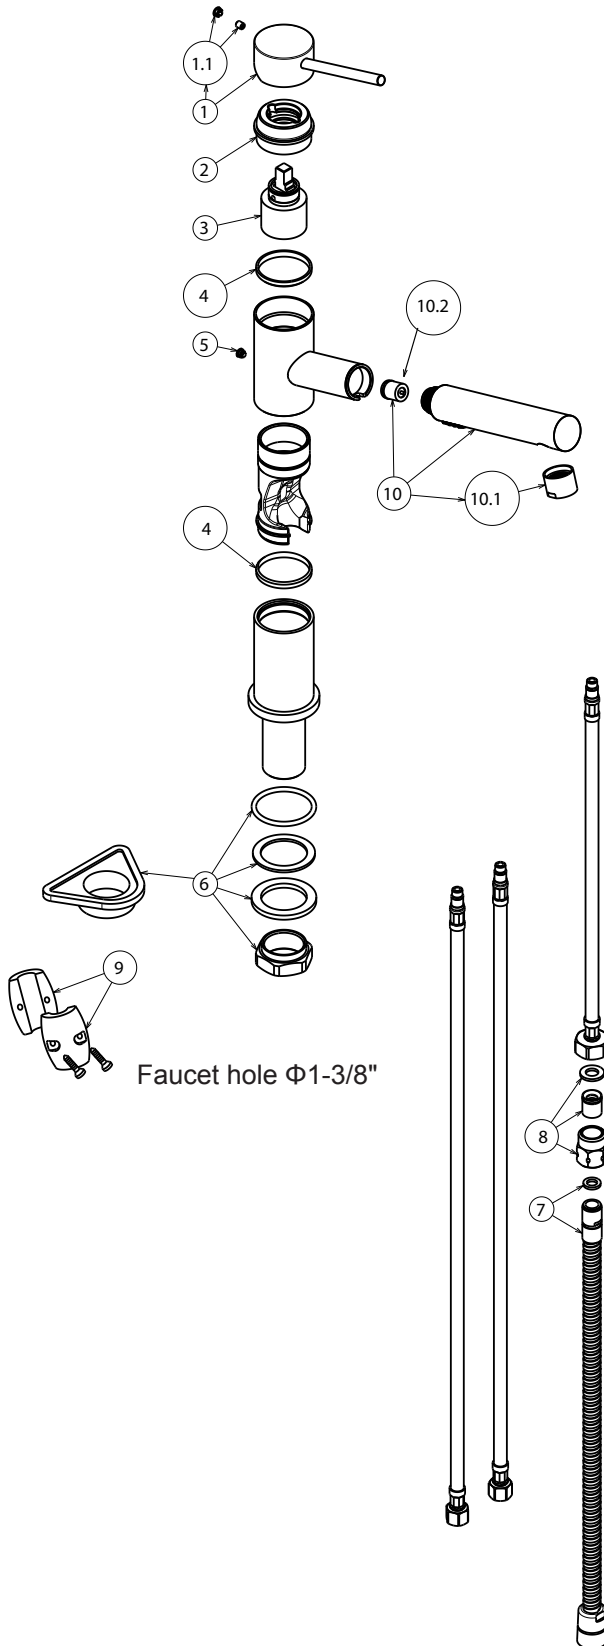

FEATURES

- Solid brass body
- Ceramic disk cartridge
- Extendable dual pull-out spray
- 2.2 GPM flow rate
- Installation in a 1-3/8" hole
- Color coded hot and cold supply lines
- 130 degree spout swivel
- 1-3/4" maximum deck thickness

JOB INFORMATION

Job Name: _____

Contact: _____

Date Specified: _____

Specifier: _____

Contractor: _____

NOMINAL DIMENSIONS

Model 441491 shown

REACH	SPOUT HEIGHT	FAUCET HEIGHT
8"	6"	8-1/2"

See next page for exploded parts drawing and parts list.

BLANCO AMERICA

800.451.5782

www.blancoamerica.com

© 2013 BLANCO AMERICA

10/14

SPEC-004

REPAIR PART GUIDE

Num.	Description	Part #
1, 1.1	Handle - Chrome	441887
1.1	Handle - Screw and Cap	440889
2	Cartridge lock nut	441889
3	Cartridge	440877
4, 5	Inner body ring set and screw	441891
6	Mounting assembly	441892
7	Spray hose	440878
8	Check valve	441874
9	Weight	441917
10	Handspray - Chrome	441447
10.1	Aerator	440905
10.2	Flow Regulator 2.2 GPM	441448