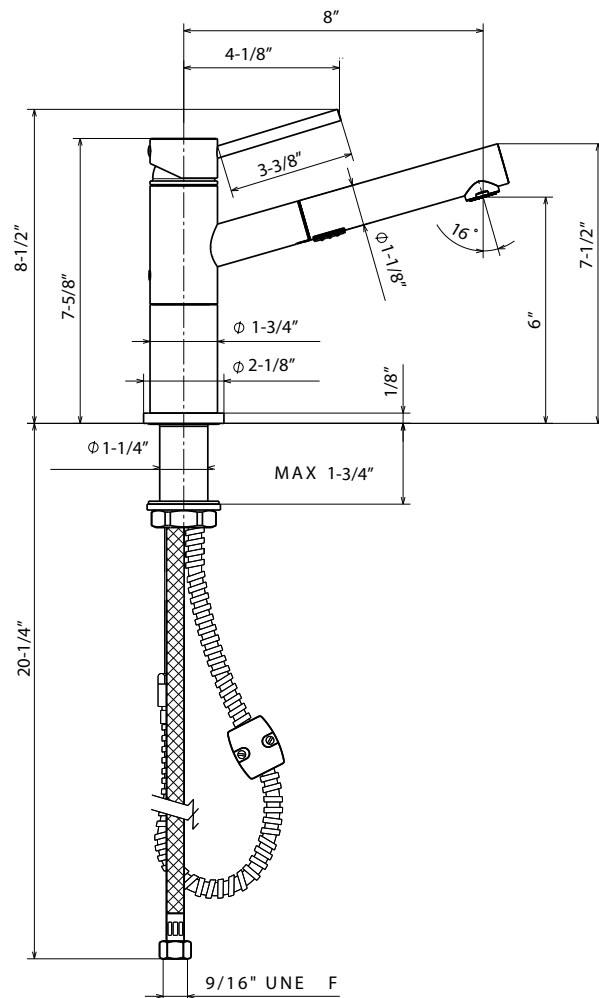

FEATURES

- Solid brass body
- Ceramic disk cartridge
- Extendable dual pull-out spray
- 2.2 GPM flow rate
- Installation in a 1-3/8" hole
- Color coded hot and cold supply lines
- 130 degree spout swivel
- 1-3/4" maximum deck thickness

JOB INFORMATION

Job Name: _____

Contact: _____

Date Specified: _____

Specifier: _____

Contractor: _____

NOMINAL DIMENSIONS

Model 441491 shown

REACH	SPOUT HEIGHT	FAUCET HEIGHT
8"	6"	8-1/2"

See next page for exploded parts drawing and parts list.

BLANCO AMERICA

800.451.5782

www.blancoamerica.com

© 2013 BLANCO AMERICA

10/14

SPEC-004

REPAIR PART GUIDE

Num.	Description	Part #
1, 1.1	Handle - Chrome	441887
1.1	Handle - Screw and Cap	440889
2	Cartridge lock nut	441889
3	Cartridge	440877
4, 5	Inner body ring set and screw	441891
6	Mounting assembly	441892
7	Spray hose	440878
8	Check valve	441874
9	Weight	441917
10	Handspray - Chrome	441447
10.1	Aerator	440905
10.2	Flow Regulator 2.2 GPM	441448