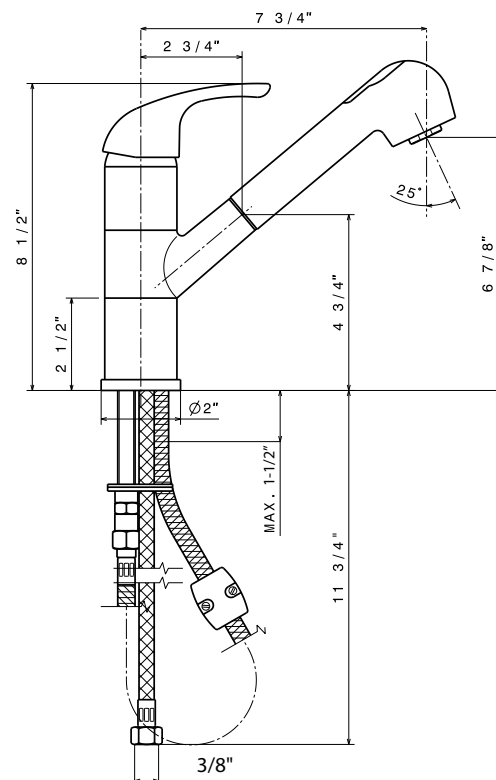

FEATURES

- Solid brass body and pull-out spray
- Ceramic disk cartridge
- Extra long supply lines
- 1.8 GPM flow rate saves 20% more water
- Installation in a 1-3/8" hole
- Color coded hot and cold supply lines
- 120 degree spout swivel
- 1-1/2" maximum deck thickness
- Meets CALGREEN requirements for water-saving usage

JOB INFORMATION

Job Name: _____

Contact: _____

Date Specified: _____

Specifier: _____

Contractor: _____

Model 441410 shown

NOMINAL DIMENSIONS

REACH	SPOUT HEIGHT	FAUCET HEIGHT
7-3/4"	6-7/8"	8-1/2"

See next page for exploded parts drawing and parts list.

BLANCO AMERICA

800.451.5782

www.blancoamerica.com

© 2013 BLANCO AMERICA

10/14

SPEC-004

REPAIR PART GUIDE		
Num.	Description	Part #
1, 1.1	Handle - Biscotti	441906
1.1	Handle - Screw and Cap	440889
2	Cartridge - Cap	441913
3	Cartridge Lock Nut	441914
4	Cartridge	441058
5, 5.1	Handspray - Biscotti 1.8	441941
5.1	Flow regulator 1.8	441445
6	Ring set	441915
7	Hose kit	441111
7.1	Flow regulator/check valve	441713
8	Mounting set	441916
9	Weight	441917