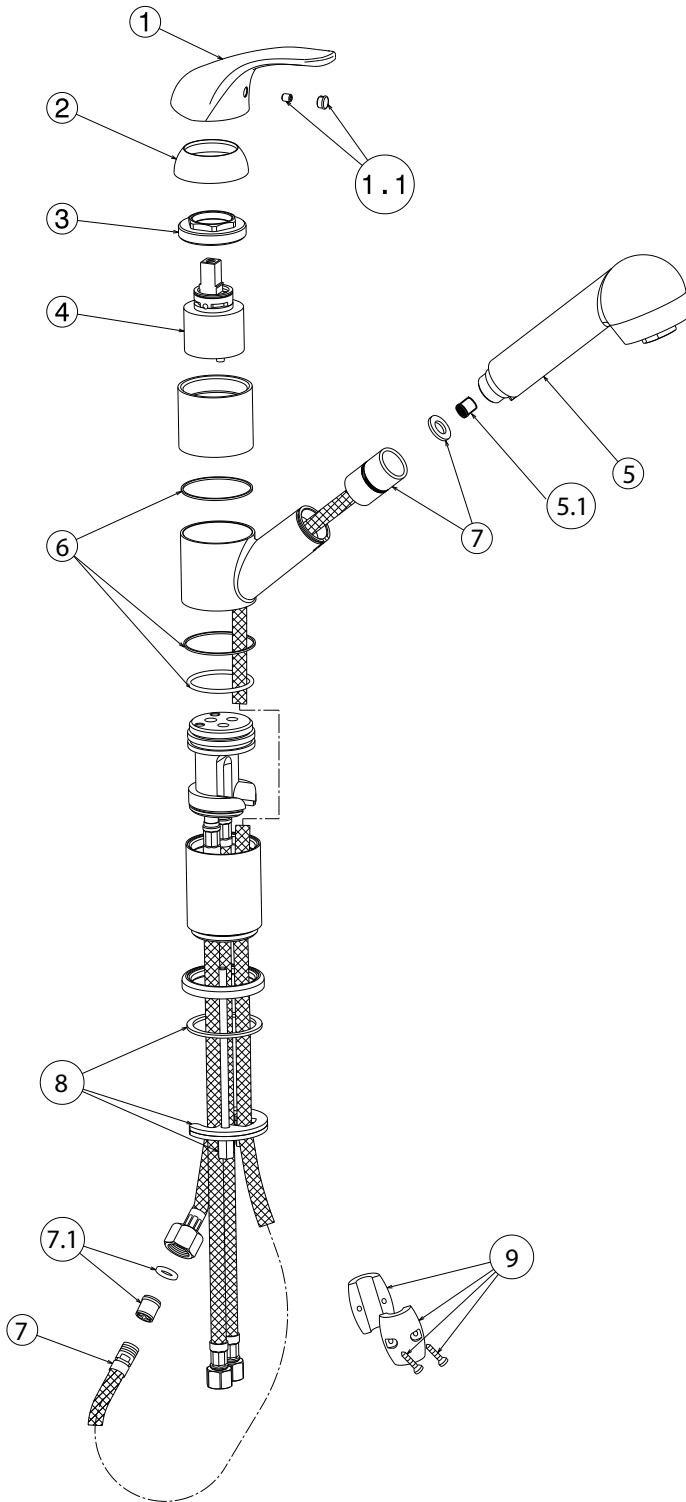

FEATURES

- Solid brass body and pull-out spray
- Ceramic disk cartridge
- Extra long supply lines
- 1.8 GPM flow rate saves 20% more water
- Installation in a 1-3/8" hole
- Color coded hot and cold supply lines
- 120 degree spout swivel
- 1-1/2" maximum deck thickness
- Meets CALGREEN requirements for water-saving usage

JOB INFORMATION

Job Name: _____

Contact: _____

Date Specified: _____

Specifier: _____

Contractor: _____

Model 441410 shown

NOMINAL DIMENSIONS

REACH	SPOUT HEIGHT	FAUCET HEIGHT
7-3/4"	6-7/8"	8-1/2"

See next page for exploded parts drawing and parts list.

BLANCO AMERICA

800.451.5782

www.blancoamerica.com

© 2013 BLANCO AMERICA

10/14

SPEC-004

REPAIR PART GUIDE		
Num.	Description	Part #
1, 1.1	Handle - Biscotti	441906
1.1	Handle - Screw and Cap	440889
2	Cartridge - Cap	441913
3	Cartridge Lock Nut	441914
4	Cartridge	441058
5, 5.1	Handspray - Biscotti 1.8	441941
5.1	Flow regulator 1.8	441445
6	Ring set	441915
7	Hose kit	441111
7.1	Flow regulator/check valve	441713
8	Mounting set	441916
9	Weight	441917