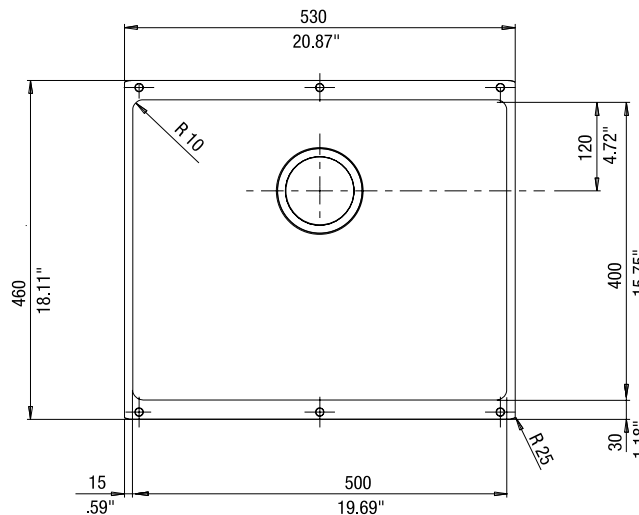

**JOB INFORMATION**

Job Name: \_\_\_\_\_

Contact: \_\_\_\_\_

Date Specified: \_\_\_\_\_

Specifier: \_\_\_\_\_

Contractor: \_\_\_\_\_

**NOMINAL DIMENSIONS**

Model 513428 shown

OVERALL	CUT OUT SIZE	BOWL DEPTH	DRAIN
20-3/4" x 18"	Template provided with approximate 1/8" reveal	7-1/2"	3-1/2"

DXF cutout templates available on our website.

**BLANCO AMERICA**

800.451.5782  
 www.blancoamerica.com