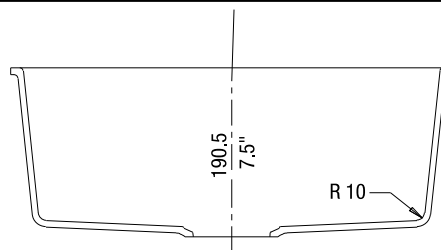

OVERALL	CUT OUT SIZE	BOWL DEPTH	DRAIN
20-3/4" x 18"	Template provided with approximate 1/8" reveal	7-1/2"	3-1/2"

DXF cutout templates available on our website.

**BLANCO AMERICA**

800.451.5782  
 www.blancoamerica.com