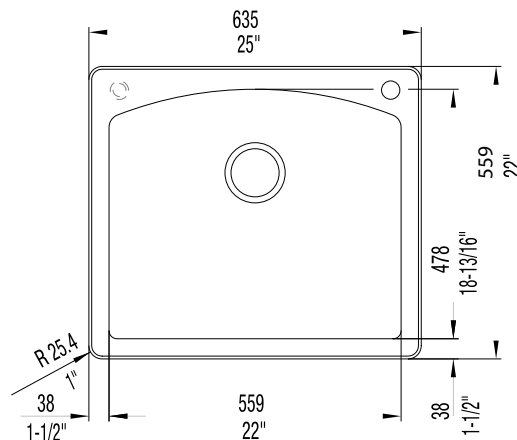

JOB INFORMATION

Job Name: _____

Contact: _____

Date Specified: _____

Specifier: _____

Contractor: _____

NOMINAL DIMENSIONS

Model 440210 shown

OVERALL	CUT OUT SIZE	BOWL DEPTHS	DRAIN
25" x 22"	24-1/4" x 21-1/4"	10"	3-1/2"

DXF cutout templates available on our website.

KNOCKOUT HOLE LOCATIONS
 Pre-drilled for single-hole faucet.

BLANCO AMERICA

800.451.5782
 www.blancoamerica.com