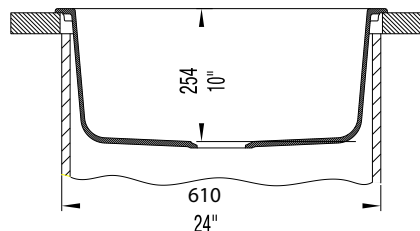

Versatile dual deck design can be installed as a drop-in or undermount.

FEATURES

- Required outside cabinet: 24" (drop-in), 27" (undermount)
- 80% solid granite
- Heat resistant up to 536°F
- Unsurpassed cleanability backed by industry leading 7 patents!
- Resistant to scratches, stains and all household acids and alkali solutions
- Template provided with approximate 1/8" reveal
- Undermount clips NOT included
- 1/2" deck thickness
- Limited lifetime warranty

JOB INFORMATION

Job Name: _____

Contact: _____

Date Specified: _____

Specifier: _____

Contractor: _____

NOMINAL DIMENSIONS

Model 440210 shown

OVERALL	CUT OUT SIZE	BOWL DEPTHS	DRAIN
25" x 22"	24-1/4" x 21-1/4"	10"	3-1/2"

DXF cutout templates available on our website.

KNOCKOUT HOLE LOCATIONS
 Pre-drilled for single-hole faucet.

BLANCO AMERICA

800.451.5782
 www.blancoamerica.com