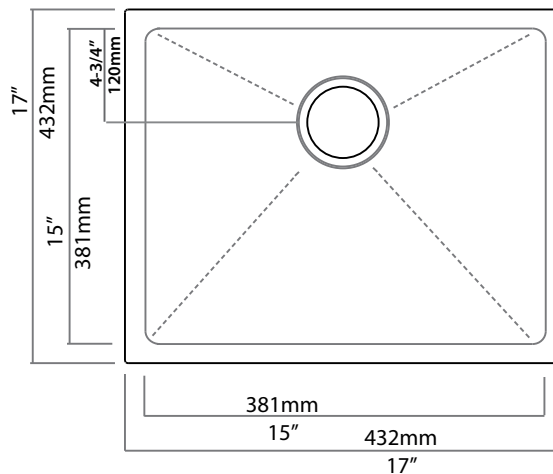

FEATURED MODEL

519545 R15 Bar Bowl, 8" bowl depth

FEATURES

- Required outside cabinet: 21"
- 18 gauge, 304 series stainless steel
- Premium 18/10 chrome/nickel content
- Satin Finish
- Rear drain placement
- Sound deadening pads

JOB INFORMATION

Job Name: _____

Contact: _____

Date Specified: _____

Specifier: _____

Contractor: _____

NOMINAL DIMENSIONS

Model 519545 shown

OVERALL	CUT OUT SIZE	BOWL DEPTH	DRAIN
17" x 17"	Template provided with approximate 1/8" reveal	8"	3-1/2"

DXF cutout templates available on our website.

BLANCO AMERICA

800.451.5782

www.blancoamerica.com

© 2013 BLANCO AMERICA