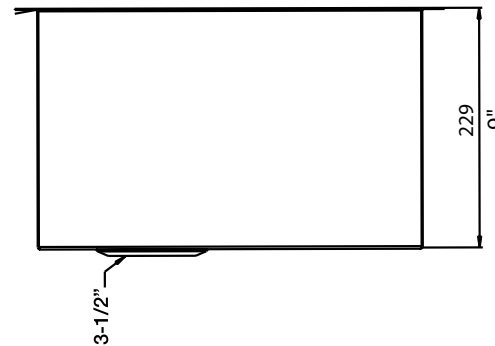

FEATURED MODEL

519547 R15 Medium, 9" bowl depth

FEATURES

- Required outside cabinet: 27"
- 18 gauge, 304 series stainless steel
- Premium 18/10 chrome/nickel content
- Satin Finish
- Rear drain placement
- Sound deadening pads

JOB INFORMATION

Job Name: _____

Contact: _____

Date Specified: _____

Specifier: _____

Contractor: _____

NOMINAL DIMENSIONS

Model 519547 shown

OVERALL	CUT OUT SIZE	BOWL DEPTH	DRAIN
25" x 18"	Template provided with approximate 1/8" reveal	9"	3-1/2"

DXF cutout templates available on our website.

BLANCO AMERICA

800.451.5782
 www.blancoamerica.com

© 2013 BLANCO AMERICA