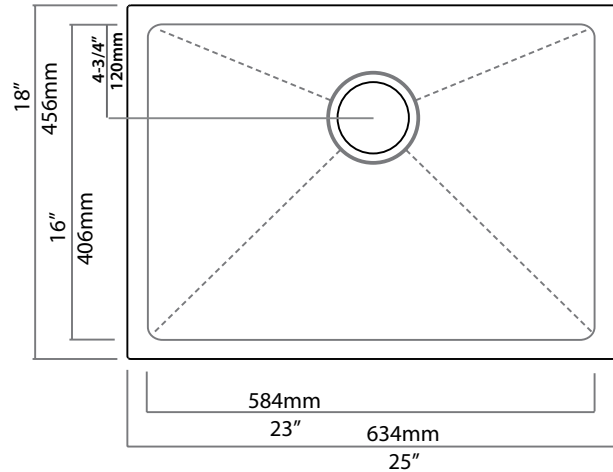

FEATURED MODEL

519547 R15 Medium, 9" bowl depth

FEATURES

- Required outside cabinet: 27"
- 18 gauge, 304 series stainless steel
- Premium 18/10 chrome/nickel content
- Satin Finish
- Rear drain placement
- Sound deadening pads

JOB INFORMATION

Job Name: _____

Contact: _____

Date Specified: _____

Specifier: _____

Contractor: _____

NOMINAL DIMENSIONS

Model 519547 shown

OVERALL	CUT OUT SIZE	BOWL DEPTH	DRAIN
25" x 18"	Template provided with approximate 1/8" reveal	9"	3-1/2"

DXF cutout templates available on our website.

BLANCO AMERICA

800.451.5782
 www.blancoamerica.com

© 2013 BLANCO AMERICA