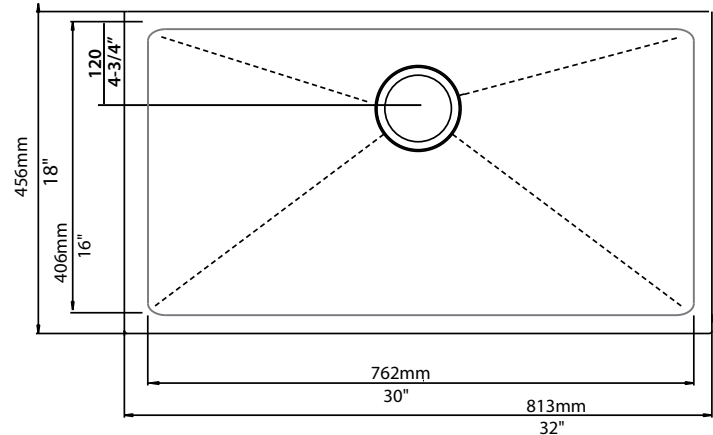

JOB INFORMATION

Job Name: _____

Contact: _____

Date Specified: _____

Specifier: _____

Contractor: _____

NOMINAL DIMENSIONS

Model 519548 shown

OVERALL	CUT OUT SIZE	BOWL DEPTH	DRAIN
32" x 18"	Template provided with approximate 1/8" reveal	9"	3-1/2"

DXF cutout templates available on our website.

BLANCO AMERICA

800.451.5782

www.blancoamerica.com

© 2013 BLANCO AMERICA