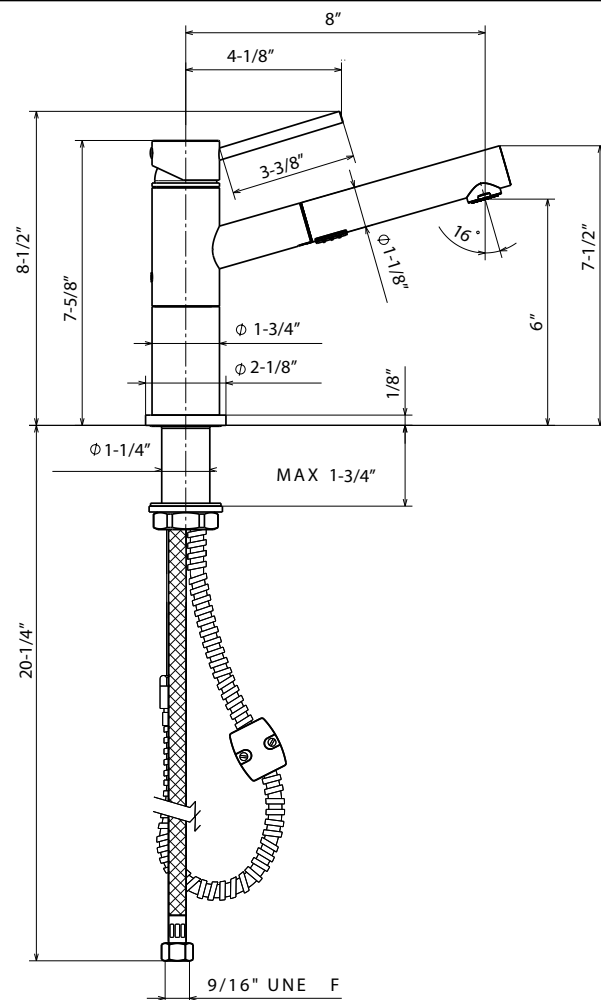

441493 Compact Pull-Out, CHROME

441619 Compact Pull-Out, CINDER & CHROME MIX

441620 Compact Pull-Out, TRUFFLE & CHROME MIX

441621 Compact Pull-Out, WHITE & CHROME MIX

FEATURES

- Solid brass body
- Ceramic disk cartridge
- Extendable dual pull-out spray
- 1.8 GPM flow rate
- Installation in a 1-3/8" hole
- Color coded hot and cold supply lines
- 130 degree spout swivel
- 1-3/4" maximum deck thickness

JOB INFORMATION

Job Name: _____

Contact: _____

Date Specified: _____

Specifier: _____

Contractor: _____

NOMINAL DIMENSIONS

Model 441617 shown

REACH	SPOUT HEIGHT	FAUCET HEIGHT
8"	6"	8-1/2"

See next page for exploded parts drawing and parts list.

BLANCO AMERICA

800.451.5782

www.blancoamerica.com

© 2013 BLANCO AMERICA

10/14

SPEC-004

REPAIR PART GUIDE

Num.	Description	Part #
1,1.1	Handle - Chrome	441887
1.1	Handle - Screw and Cap	440889
2	Cartridge lock nut	441889
3	Cartridge	440877
4,5	Inner body ring set and screw	441891
6	Mounting assembly	441892
7	Spray hose	440878
8	Check valve	441874
9	Weight	441917
10	Handspray - Chrome 1.8 GPM	441931
10.1	Aerator	440905
10.2	Flow regulator 1.8 GPM	441445