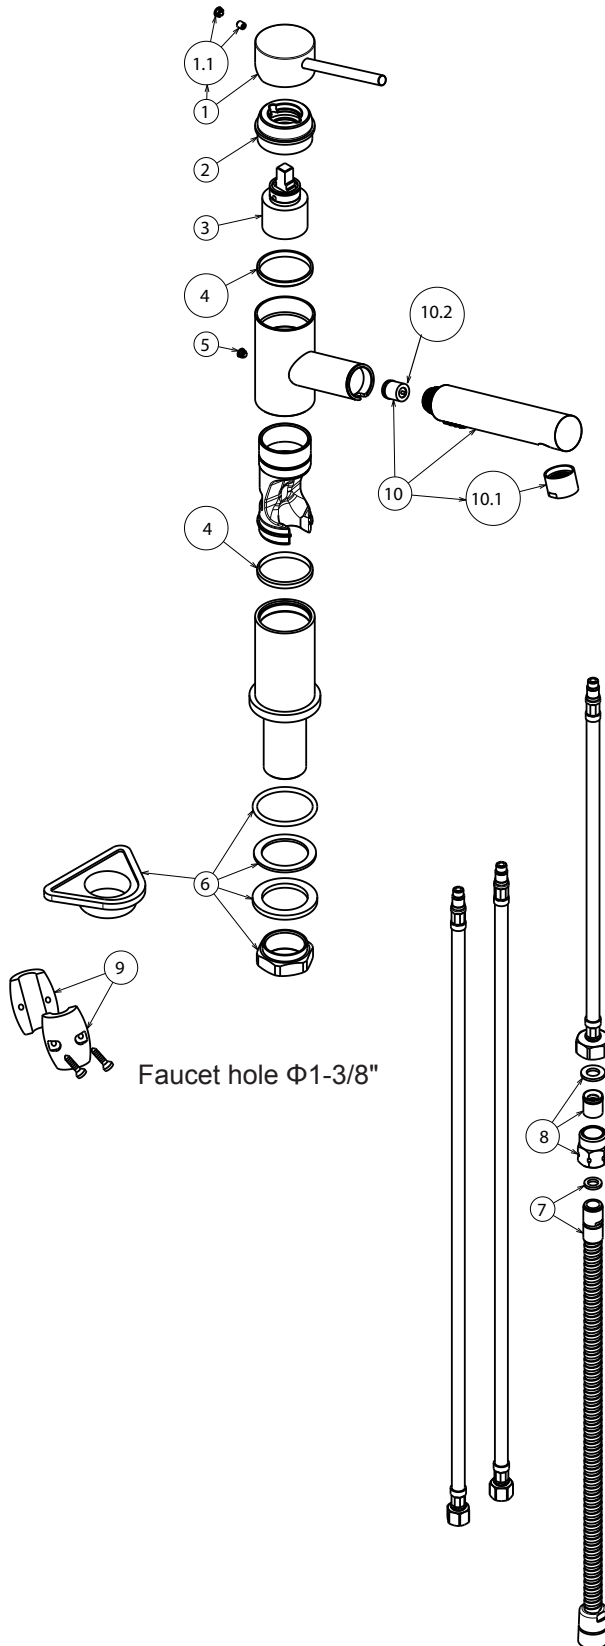

441493 Compact Pull-Out, CHROME

441619 Compact Pull-Out, CINDER & CHROME MIX

441620 Compact Pull-Out, TRUFFLE & CHROME MIX

441621 Compact Pull-Out, WHITE & CHROME MIX

FEATURES

- Solid brass body
- Ceramic disk cartridge
- Extendable dual pull-out spray
- 1.8 GPM flow rate
- Installation in a 1-3/8" hole
- Color coded hot and cold supply lines
- 130 degree spout swivel
- 1-3/4" maximum deck thickness

JOB INFORMATION

Job Name: _____

Contact: _____

Date Specified: _____

Specifier: _____

Contractor: _____

NOMINAL DIMENSIONS

Model 441617 shown

REACH	SPOUT HEIGHT	FAUCET HEIGHT
8"	6"	8-1/2"

See next page for exploded parts drawing and parts list.

BLANCO AMERICA

800.451.5782

www.blancoamerica.com

© 2013 BLANCO AMERICA

10/14

SPEC-004

REPAIR PART GUIDE

Num.	Description	Part #
1,1.1	Handle - Chrome	441887
1.1	Handle - Screw and Cap	440889
2	Cartridge lock nut	441889
3	Cartridge	440877
4,5	Inner body ring set and screw	441891
6	Mounting assembly	441892
7	Spray hose	440878
8	Check valve	441874
9	Weight	441917
10	Handspray - Chrome 1.8 GPM	441931
10.1	Aerator	440905
10.2	Flow regulator 1.8 GPM	441445