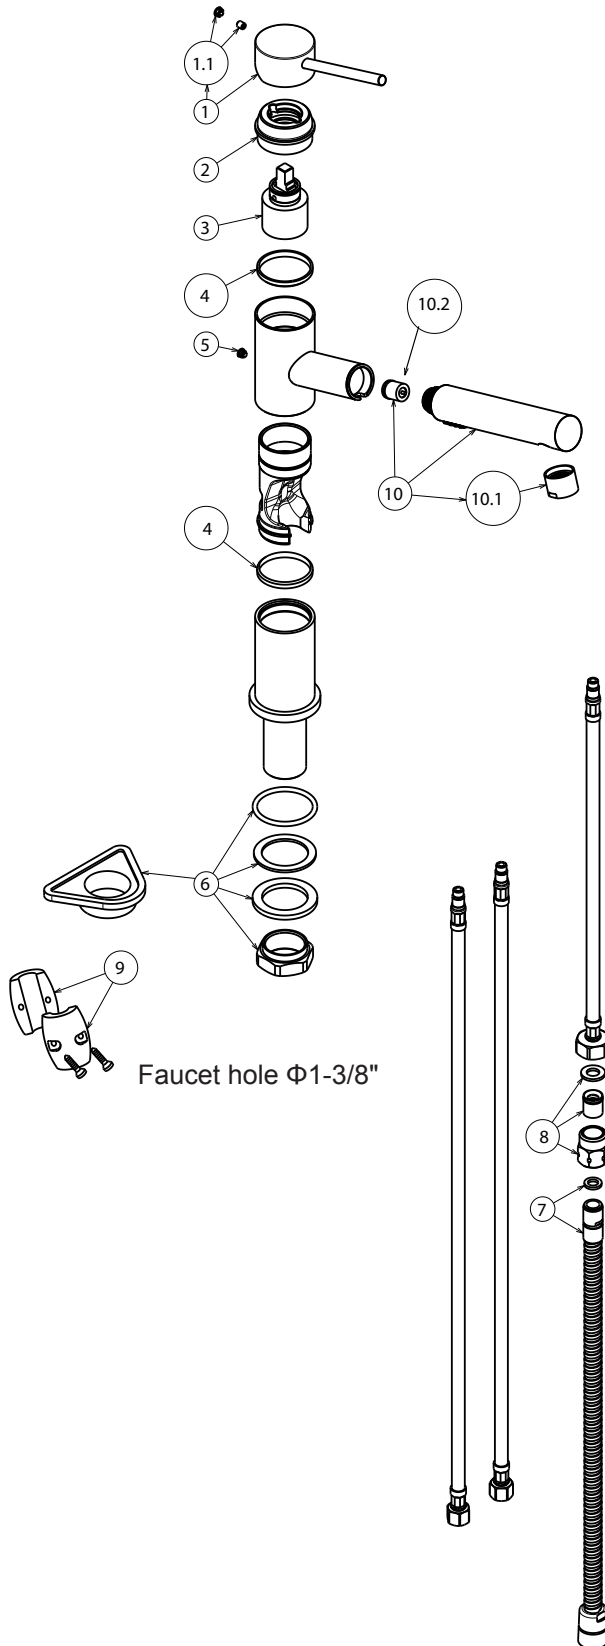

441493 Compact Pull-Out, CHROME

441619 Compact Pull-Out, CINDER & CHROME MIX

441620 Compact Pull-Out, TRUFFLE & CHROME MIX

441621 Compact Pull-Out, WHITE & CHROME MIX

FEATURES

- Solid brass body
- Ceramic disk cartridge
- Extendable dual pull-out spray
- 1.8 GPM flow rate
- Installation in a 1-3/8" hole
- Color coded hot and cold supply lines
- 130 degree spout swivel
- 1-3/4" maximum deck thickness

JOB INFORMATION

Job Name: _____

Contact: _____

Date Specified: _____

Specifier: _____

Contractor: _____

NOMINAL DIMENSIONS

Model 441618 shown

REACH	SPOUT HEIGHT	FAUCET HEIGHT
8"	6"	8-1/2"

See next page for exploded parts drawing and parts list.

BLANCO AMERICA

800.451.5782

www.blancoamerica.com

© 2013 BLANCO AMERICA

10/14

SPEC-004.

Faucet hole Φ 1-3/8"

REPAIR PART GUIDE

Num.	Description	Part #
1, 1.1	Handle - Chrome	441887
1.1	Handle - Screw and Cap	440889
2	Cartridge lock nut	441889
3	Cartridge	440877
4, 5	Inner body ring set and screw	441891
6	Mounting assembly	441892
7	Spray hose	440878
8	Check valve	441874
9	Weight	441917
10	Handspray - Chrome 1.8 GPM	441931
10.1	Aerator	440905
10.2	Flow Regulator 1.8 GPM	441445