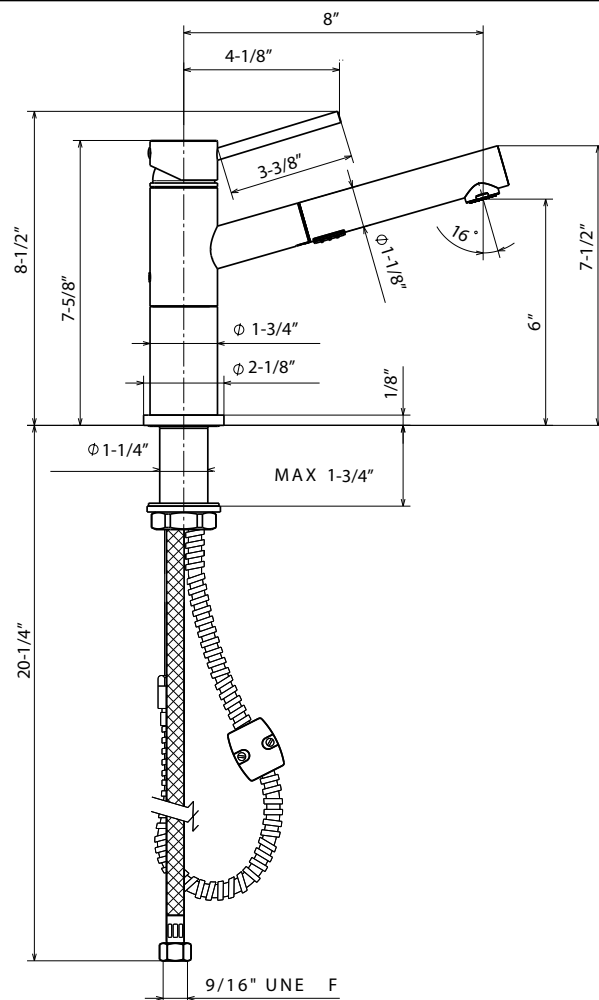

441493 Compact Pull-Out, CHROME

441619 Compact Pull-Out, CINDER & CHROME MIX

441620 Compact Pull-Out, TRUFFLE & CHROME MIX

441621 Compact Pull-Out, WHITE & CHROME MIX

FEATURES

- Solid brass body
- Ceramic disk cartridge
- Extendable dual pull-out spray
- 1.8 GPM flow rate
- Installation in a 1-3/8" hole
- Color coded hot and cold supply lines
- 130 degree spout swivel
- 1-3/4" maximum deck thickness

JOB INFORMATION

Job Name: _____

Contact: _____

Date Specified: _____

Specifier: _____

Contractor: _____

NOMINAL DIMENSIONS

Model 441618 shown

REACH	SPOUT HEIGHT	FAUCET HEIGHT
8"	6"	8-1/2"

See next page for exploded parts drawing and parts list.

BLANCO AMERICA

800.451.5782

www.blancoamerica.com

© 2013 BLANCO AMERICA

10/14

SPEC-004.

Faucet hole Φ 1-3/8"

REPAIR PART GUIDE

Num.	Description	Part #
1, 1.1	Handle - Chrome	441887
1.1	Handle - Screw and Cap	440889
2	Cartridge lock nut	441889
3	Cartridge	440877
4, 5	Inner body ring set and screw	441891
6	Mounting assembly	441892
7	Spray hose	440878
8	Check valve	441874
9	Weight	441917
10	Handspray - Chrome 1.8 GPM	441931
10.1	Aerator	440905
10.2	Flow Regulator 1.8 GPM	441445