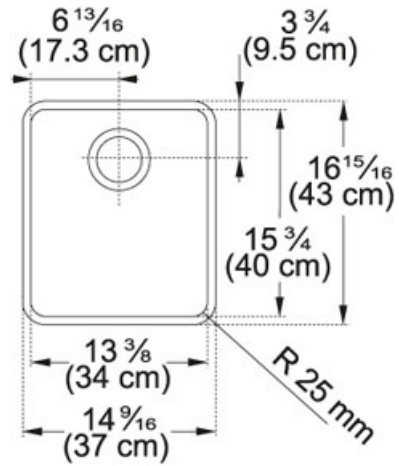

## TECHNICAL DATA

Minimum Cabinet Size	18"
Drain Opening	3 1/2"
Length overall	14 9/16"
Width overall	16 15/16"
Length of large bowl	13 3/8"
Width of large bowl	15 3/4"
Depth of large bowl	7 7/8"
Number of Bowls	1
Type of Material	20 Gauge Stainless Steel
Cut-Out Template	Yes
Installation Clips	Yes

## RELATED PARTS

119.0066.616

119.0080.612

133.0204.098

115.0193.202

134.0297.202

120.0296.741