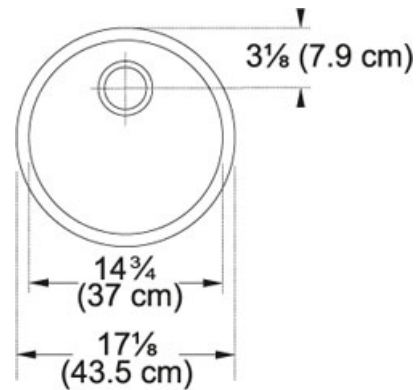

Rotondo RBX 110 Stainless Steel | 101.0048.499

FAMILY : Sinks | SERIE : Rotondo | MODEL : RBX 110 | FINISH : Stainless Steel | INSTALLATION TYPE : Topmount

TECHNICAL DATA

Minimum Cabinet Size	533.4 mm
Drain Opening	3 1/2"
Length overall	435-MM
Width overall	435 mm
Length of large bowl	374.7 mm
Width of large bowl	374.7 mm
Depth of large bowl	166.7-MM
Number of Bowls	1
Type of Material	20 Gauge Stainless Steel
Cut-Out Template	Yes
Installation Clips	Yes