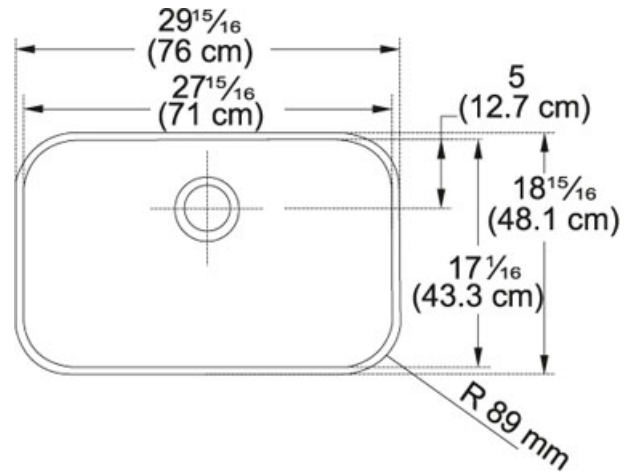

Oceania OXX110 Stainless Steel | 122.0071.514

FAMILY : Sinks | SERIE : Oceania | MODEL : OXX110 | FINISH : Stainless Steel | INSTALLATION TYPE : Undermount

TECHNICAL DATA

Minimum Cabinet Size	33"
Drain Opening	3 1/2"
Length overall	29 15/16"
Width overall	18 15/16"
Length of large bowl	27 15/16"
Width of large bowl	17 1/16"
Depth of large bowl	8 7/8"
Number of Bowls	1
Cutout Length	727 mm
Cutout Width	447 mm
Type of Material	18 Gauge Stainless Steel
Cut-Out Template	Yes
Installation Clips	Yes

Oceania OXX110 Stainless Steel | 122.0071.514

FAMILY : Sinks | SERIE : Oceania | MODEL : OXX110 | FINISH : Stainless Steel | INSTALLATION TYPE : Undermount

RELATED PARTS

119.0068.287

119.0066.616

133.0171.120

115.0199.329

134.0297.203

120.0293.717