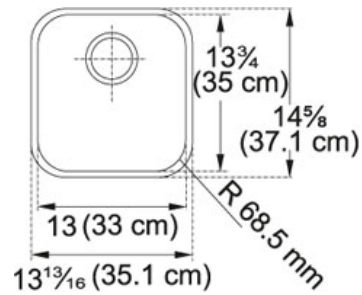

## Product Information

<b>FUN#</b>	122.0035.115
<b>US Part Number</b>	ARX11013
<b>Minimum Cabinet Size</b>	18"
<b>Drain Opening</b>	3 1/2"
<b>Outer Dimensions</b>	13 3/4"x14 9/16"
<b>Bowl Size</b>	13"x13 3/4"x7 1/8"
<b>Number of Bowls</b>	1
<b>Cut-Out Template</b>	Yes
<b>Type of Material</b>	20 ga Stainless Steel