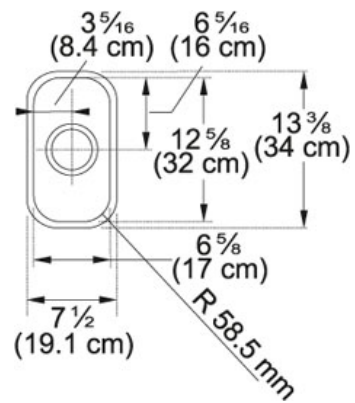

## Product Information

|                             |                         |
|-----------------------------|-------------------------|
| <b>FUN#</b>                 | 112.0035.086            |
| <b>US Part Number</b>       | ARX1106                 |
| <b>Minimum Cabinet Size</b> | 12"                     |
| <b>Outer Dimensions</b>     | 7 1/2"x13 3/8"          |
| <b>Bowl Size</b>            | 6 11/16"x12 5/8"x5 1/8" |
| <b>Number of Bowls</b>      | 1                       |
| <b>Cut-Out Template</b>     | Yes                     |
| <b>Type of Material</b>     | 18 ga Stainless Steel   |