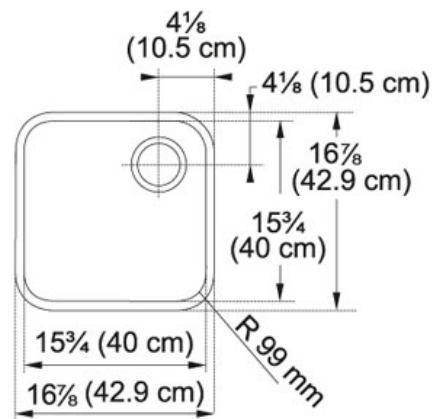

SPECIFICATION SHEET

PRODUCT FAMILY: Sinks FINISH: Stainless Steel SERIES: EUROPRO MODEL: GNX11016

Product Information

FUN#	122.0035.118
US Part Number	GNX11016
Minimum Cabinet Size	21"
Drain Opening	3 1/2"
Outer Dimensions	16 7/8"x16 7/8"
Bowl Size	15 5/16"x15 5/16"x7 7/8"
Number of Bowls	1
Cut-Out Template	Yes
Type of Material	18 ga Stainless Steel