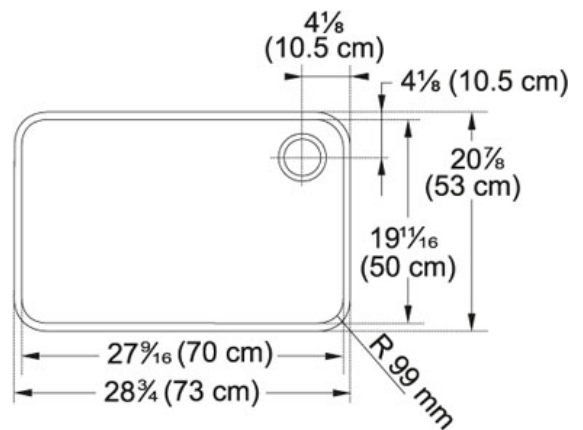

SPECIFICATION SHEET

PRODUCT FAMILY: Sinks FINISH: Stainless Steel SERIES: EUROPRO MODEL: GNX11028

Product Information

FUN#	122.0035.121
US Part Number	GNX11028
Minimum Cabinet Size	33"
Drain Opening	3 1/2"
Outer Dimensions	28 3/4"x20 7/8"
Bowl Size	27 9/16" or 27 5/8"x19 11/16"x11 3/4"
Number of Bowls	1
Cut-Out Template	Yes
Type of Material	18 ga Stainless Steel