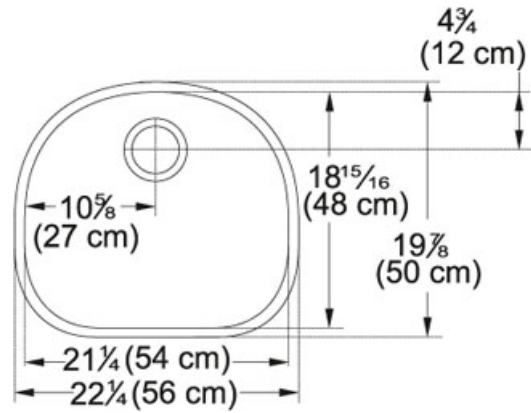

Prestige PRX11021 Stainless Steel | 122.0170.020

FAMILY : Sinks | SERIE : Prestige | MODEL : PRX11021 | FINISH : Stainless Steel | INSTALLATION TYPE : Undermount

TECHNICAL DATA

Minimum Cabinet Size	27"
Drain Opening	3 1/2"
Length overall	22 1/4"
Width overall	19 7/8"
Depth Overall	9 1/16"
Length of large bowl	21 1/4"
Width of large bowl	18 7/8"
Depth of large bowl	9 1/16"
Number of Bowls	1
Type of Material	18 Gauge Stainless Steel
Cut-Out Template	Yes
Installation Clips	Yes