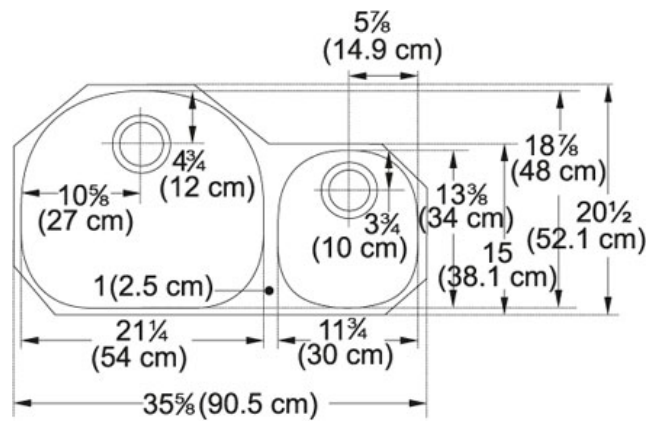

SPECIFICATION SHEET

PRODUCT FAMILY: Sinks FINISH: Stainless Steel SERIES: PRESTIGE MODEL: PRX120

Product Information

FUN#	122.0035.098
US Part Number	PRX120
Franke Integral Ledge	built-in
Minimum Cabinet Size	39"
Drain Opening	3 1/2"
Bowl Size	21 1/4"x18 15/16"x9 1/16"
Small Bowl Size	11 3/4"x13 3/8"x6 5/16"
Number of Bowls	2
Cut-Out Template	Yes
Type of Material	18 ga Stainless Steel
Opposite Configuration	122.0035.099