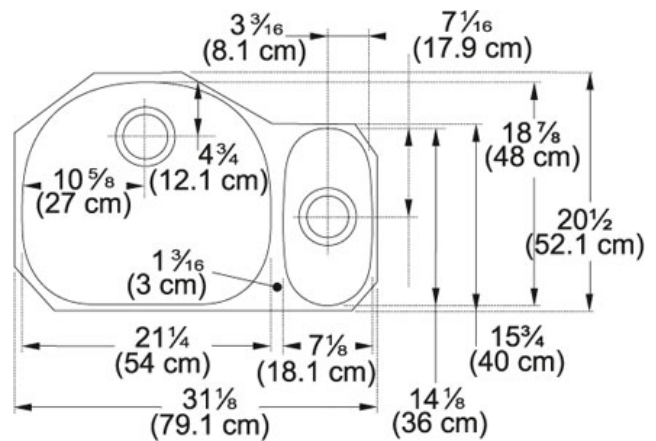

SPECIFICATION SHEET

PRODUCT FAMILY: Sinks FINISH: Stainless Steel SERIES: PRESTIGE MODEL: PRX160

Product Information

| | |
|-------------------------------|---------------------------|
| FUN# | 122.0035.100 |
| US Part Number | PRX160 |
| Franke Integral Ledge | built-in |
| Minimum Cabinet Size | 36" |
| Drain Opening | 3 1/2" |
| Outer Dimensions | 31 1/8"x20 1/2" |
| Bowl Size | 21 1/4"x18 15/16"x9 1/16" |
| Small Bowl Size | 7 1/8"x14 3/16"x5 1/2" |
| Number of Bowls | 2 |
| Cut-Out Template | Yes |
| Type of Material | 18 ga Stainless Steel |
| Opposite Configuration | 122.0035.101 |