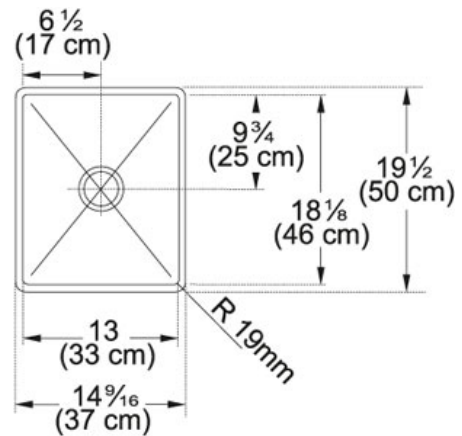

SPECIFICATION SHEET

PRODUCT FAMILY: Sinks FINISH: Stainless Steel SERIES: PROFESSIONAL SERIES MODEL: PSX110138

Product Information

FUN#	122.0035.132
US Part Number	PSX110138
Minimum Cabinet Size	18"
Drain Opening	3 1/2"
Outer Dimensions	14 9/16"x19 11/16"
Bowl Size	13"x18 1/8"x7 1/8"
Number of Bowls	1
Cut-Out Template	Yes
Type of Material	Stainless Steel