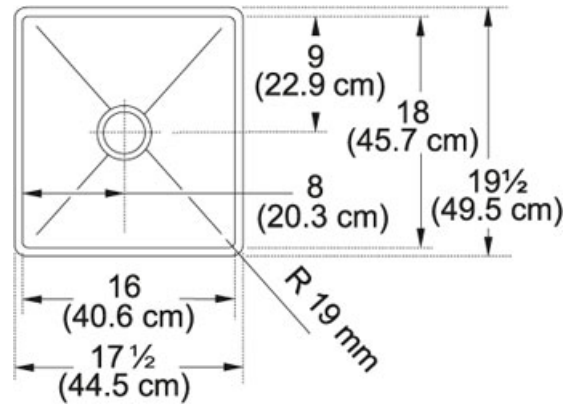

TECHNICAL DATA

Minimum Cabinet Size	21"
Drain Opening	3 1/2"
Length overall	17 1/2"
Width overall	19 1/2"
Length of large bowl	16"
Width of large bowl	18"
Depth of large bowl	9 1/2"
Number of Bowls	1
Type of Material	16 Gauge Stainless Steel
Cut-Out Template	Yes
Installation Clips	Yes