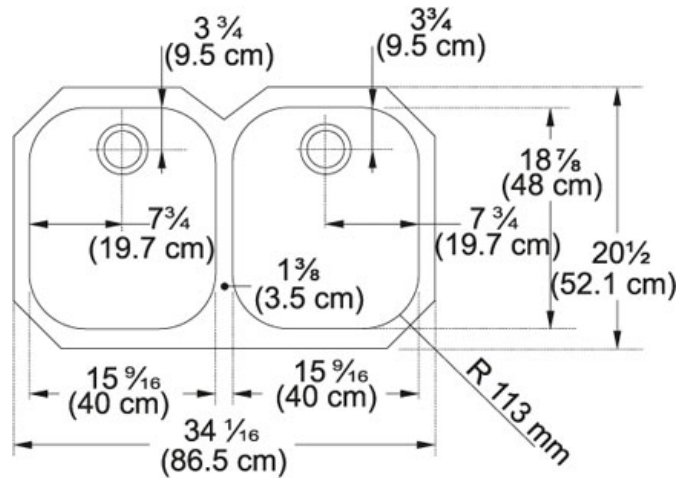

Regatta RGX120 Stainless Steel | 122.0035.102

FAMILY : Sinks | SERIE : Regatta | MODEL : RGX120 | FINISH : Stainless Steel | INSTALLATION TYPE : Undermount

TECHNICAL DATA

Minimum Cabinet Size	39"
Drain Opening	3 1/2"
Length overall	34 1/16"
Width overall	20 1/2"
Length of large bowl	15 9/16"
Width of large bowl	18 7/8"
Depth of large bowl	8 7/8"
Length of small bowl	15 9/16"
Width of small bowl	18 7/8"
Depth of small bowl	8 7/8"
Number of Bowls	2
Cutout Length	835 mm
Cutout Width	490 mm
Type of Material	18 Gauge Stainless Steel
Cut-Out Template	Yes
Installation Clips	Yes

Regatta RGX120 Stainless Steel | 122.0035.102

FAMILY : Sinks | SERIE : Regatta | MODEL : RGX120 | FINISH : Stainless Steel | INSTALLATION TYPE : Undermount

RELATED PARTS

119.0066.616

133.0204.098

115.0196.963