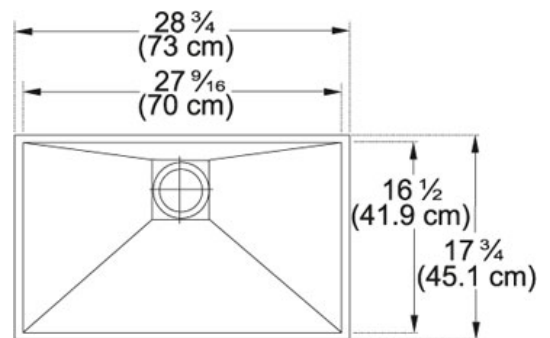

## Product Information

|                              |                                    |
|------------------------------|------------------------------------|
| <b>FUN#</b>                  | 122.0074.954                       |
| <b>US Part Number</b>        | PKX11028                           |
| <b>Franke Integral Ledge</b> | built-in                           |
| <b>Minimum Cabinet Size</b>  | 33"                                |
| <b>Drain Opening</b>         | 3 1/2"                             |
| <b>Outer Dimensions</b>      | 28 3/4"x17 3/4"                    |
| <b>Bowl Size</b>             | 27 9/16" or 27 5/8"x16 1/2"x9 7/8" |
| <b>Number of Bowls</b>       | 1                                  |
| <b>Cut-Out Template</b>      | Yes                                |
| <b>Type of Material</b>      | 16-GA-STAINLESS-STEEL              |