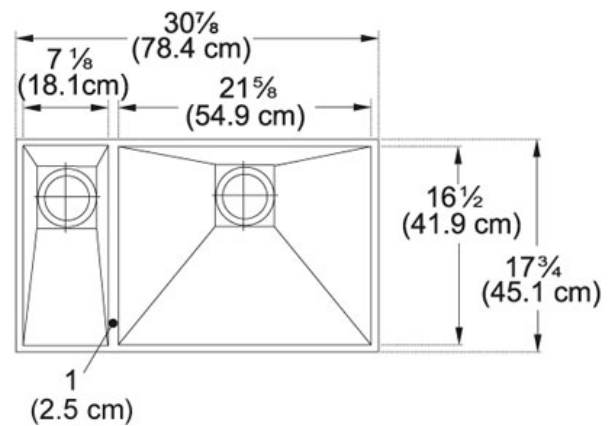

SPECIFICATION SHEET

PRODUCT FAMILY: Sinks FINISH: Stainless Steel SERIES: PEAK MODEL: PKX160LH

Product Information

FUN#	122.0074.965
US Part Number	PKX160LH
Minimum Cabinet Size	33"
Drain Opening	3 1/2"
Outer Dimensions	31 1/8"x17 3/4"
Bowl Size	21 5/8"x16 1/2"x9 7/8"
Small Bowl Size	7 1/8"x16 1/2"x7 1/8"
Number of Bowls	2
Cut-Out Size	755 mmx420 mm
Cut-Out Template	Yes
Type of Material	16-GA-STAINLESS-STEEL