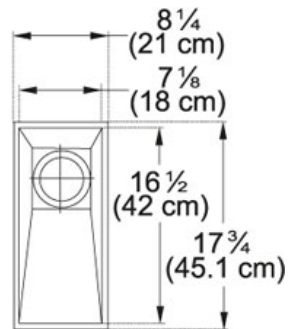

## Product Information

<b>FUN#</b>	112.0074.976
<b>US Part Number</b>	PKX1108
<b>Minimum Cabinet Size</b>	12"
<b>Outer Dimensions</b>	8 1/4"x17 3/4"
<b>Bowl Size</b>	7 1/8"x16 1/2"x7 1/8"
<b>Number of Bowls</b>	1
<b>Cut-Out Template</b>	Yes