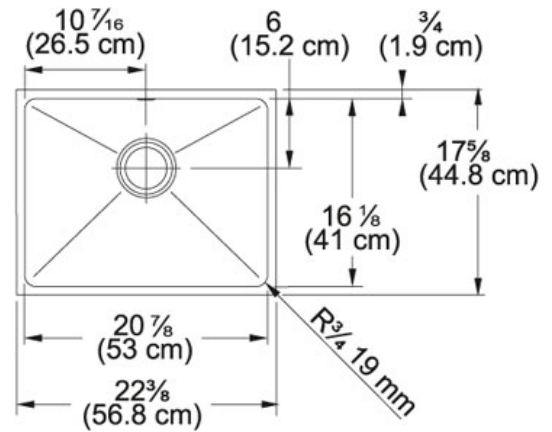

## Product Information

<b>FUN#</b>	122.0156.730
<b>US Part Number</b>	PSX1102110
<b>Minimum Cabinet Size</b>	27"
<b>Drain Opening</b>	3 1/2"
<b>Outer Dimensions</b>	23 13/16"x18 1/8"
<b>Bowl Size</b>	20 7/8"x16 1/8"x9 7/8"
<b>Number of Bowls</b>	1
<b>Cut-Out Template</b>	Yes
<b>Type of Material</b>	16-GA-STAINLESS-STEEL