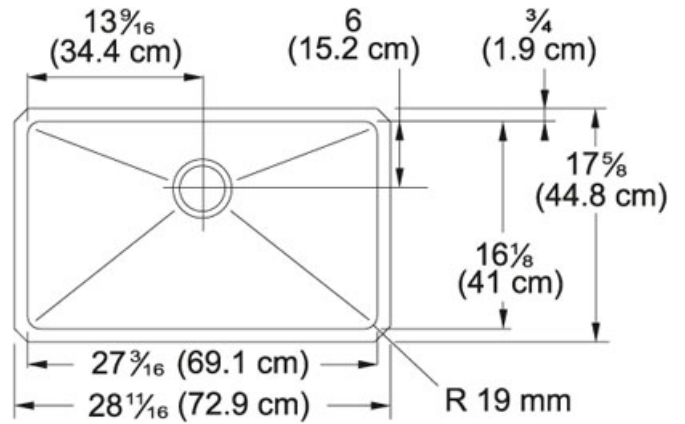

Professional Series PSX1102710 Stainless Steel |

122.0167.432

FAMILY : Sinks | SERIE : Professional Series | MODEL : PSX1102710 | FINISH : Stainless Steel | INSTALLATION TYPE : Undermount

TECHNICAL DATA

Minimum Cabinet Size	33"
Drain Opening	3 1/2"
Length overall	28 11/16"
Width overall	17 5/8"
Length of large bowl	27 3/16"
Width of large bowl	16 1/8"
Depth of large bowl	10"
Number of Bowls	1
Type of Material	16 Gauge Stainless Steel
Cut-Out Template	Yes
Installation Clips	Yes