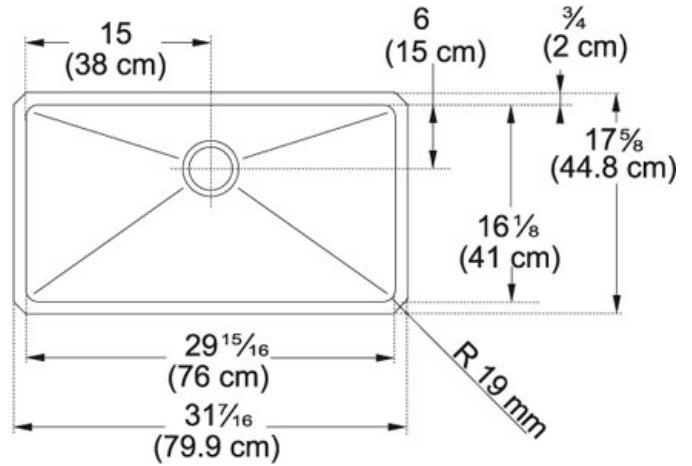

Professional Series PSX1103010 Stainless Steel |

122.0167.433

FAMILY : Sinks | SERIE : Professional Series | MODEL : PSX1103010 | FINISH : Stainless Steel | INSTALLATION TYPE : Undermount

TECHNICAL DATA

Minimum Cabinet Size	36"
Drain Opening	3 1/2"
Length overall	31 7/16"
Width overall	17 5/8"
Length of large bowl	29 15/16"
Width of large bowl	16 1/8"
Depth of large bowl	10"
Number of Bowls	1
Type of Material	16 Gauge Stainless Steel
Cut-Out Template	Yes
Installation Clips	Yes