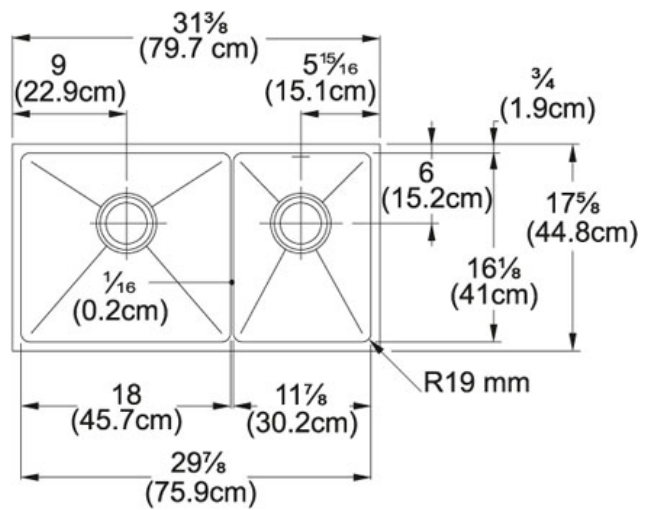

## Product Information

<b>FUN#</b>	122.0167.436
<b>US Part Number</b>	PSX120309
<b>Minimum Cabinet Size</b>	36"
<b>Drain Opening</b>	3 1/2"
<b>Outer Dimensions</b>	31 7/8"x18 1/8"
<b>Bowl Size</b>	18"x16 1/8"x9 1/16"
<b>Small Bowl Size</b>	11 7/8"x16 1/8"x7 7/8"
<b>Number of Bowls</b>	2
<b>Cut-Out Template</b>	Yes
<b>Type of Material</b>	16-GA-STAINLESS-STEEL