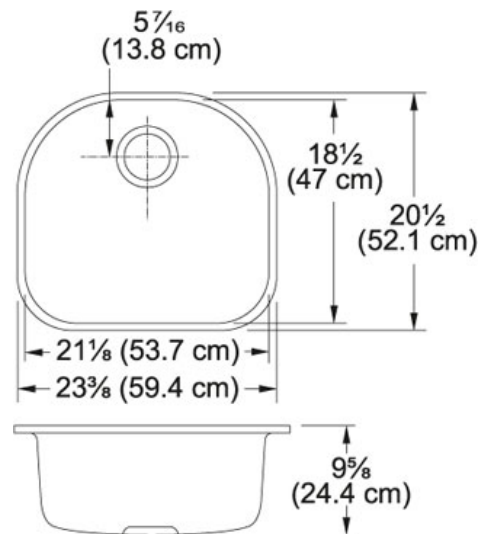

SPECIFICATION SHEET

PRODUCT FAMILY: Sinks FINISH: Fireclay White SERIES: PRESTIGE MODEL: PRK11021

Product Information

FUN#	126.0188.745
US Part Number	PRK11021WH
Franke Integral Ledge	built-in
Minimum Cabinet Size	27"
Outer Dimensions	22 1/4"x22 5/16"
Bowl Size	21 1/8"x18 15/16"x8 5/8"
Number of Bowls	1
Type of Material	Fireclay