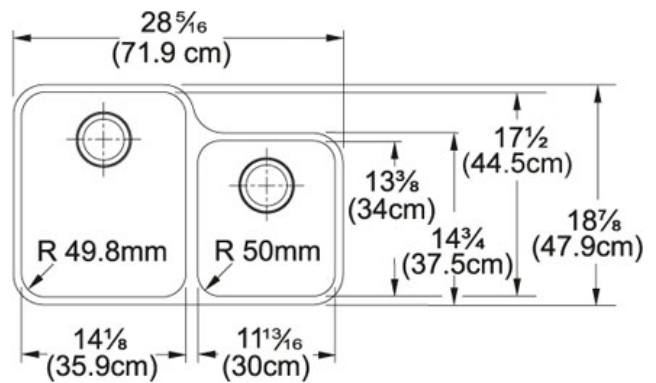

## Product Information

<b>FUN#</b>	122.0191.473
<b>US Part Number</b>	LAX16030
<b>Outer Dimensions</b>	28 5/16"x18 7/8"
<b>Bowl Size</b>	14 1/8"x17 11/16"x7 15/16"
<b>Small Bowl Size</b>	11 3/4"x13 3/8"x6 3/8"
<b>Number of Bowls</b>	2
<b>Type of Material</b>	18 ga Stainless Steel