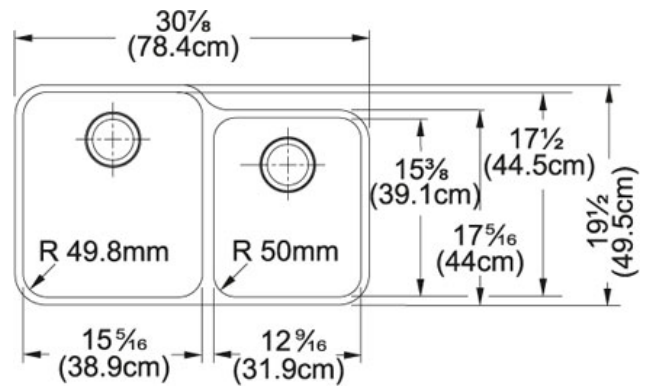

## Product Information

<b>FUN#</b>	122.0191.474
<b>US Part Number</b>	LAX16033
<b>Outer Dimensions</b>	30 5/16"x18 7/8"
<b>Bowl Size</b>	29"x17 11/16"x9 1/8"
<b>Small Bowl Size</b>	12 5/8"x15 5/16"x6 15/16"
<b>Number of Bowls</b>	2