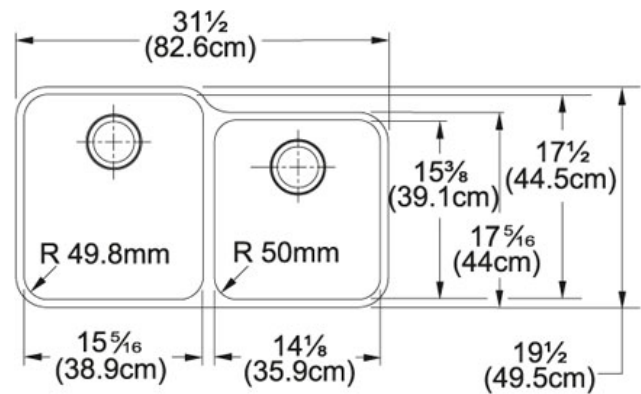

SPECIFICATION SHEET

PRODUCT FAMILY: Sinks FINISH: Stainless Steel SERIES: LARGO MODEL: LAX16036

Product Information

FUN#	122.0191.475
US Part Number	LAX16036
Outer Dimensions	31 7/8"x18 7/8"
Bowl Size	15 5/16"x17 1/2"x9 1/8"
Small Bowl Size	14 3/16"x15 15/16"x6 15/16"
Number of Bowls	2