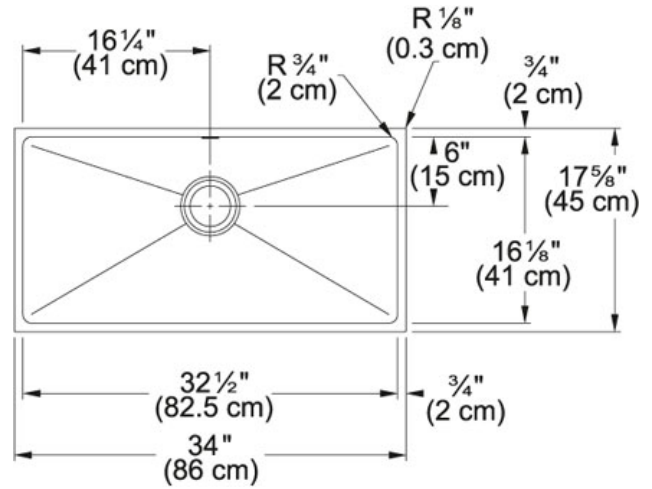

Professional Series PSX1103310 Stainless Steel |

122.0191.479

FAMILY : Sinks | SERIE : Professional Series | MODEL : PSX1103310 | FINISH : Stainless Steel | INSTALLATION TYPE : Undermount

TECHNICAL DATA

Minimum Cabinet Size	39"
Drain Opening	3 1/2"
Length overall	34"
Width overall	17 5/8"
Length of large bowl	32 1/2"
Width of large bowl	16 1/8"
Depth of large bowl	10"
Number of Bowls	1
Type of Material	16 Gauge Stainless Steel
Cut-Out Template	Yes
Installation Clips	Yes