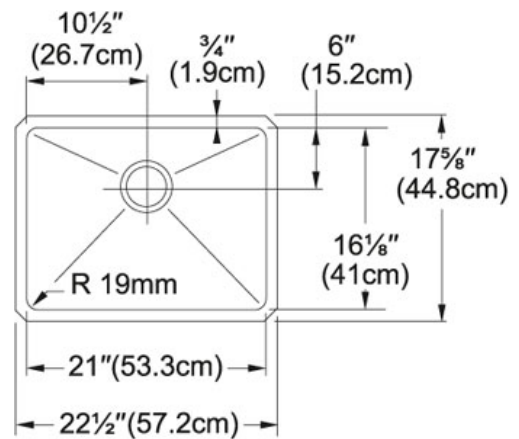

SPECIFICATION SHEET

PRODUCT FAMILY: Sinks FINISH: Stainless Steel SERIES: PROFESSIONAL SERIES MODEL: PSX1102112

Product Information

FUN#	122.0191.480
US Part Number	PSX1102112
Minimum Cabinet Size	27"
Outer Dimensions	22 1/2"x17 5/8"
Bowl Size	21"x16 1/8"x11 7/16"
Number of Bowls	1