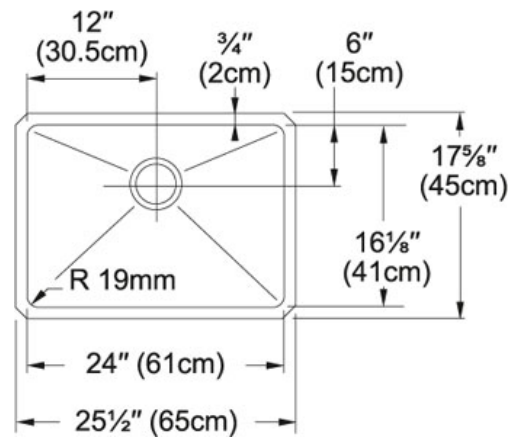

SPECIFICATION SHEET

PRODUCT FAMILY: Sinks FINISH: Stainless Steel SERIES: PROFESSIONAL SERIES MODEL: PSX1102412

Product Information

FUN#	122.0191.587
US Part Number	PSX1102412
Minimum Cabinet Size	27"
Outer Dimensions	25 1/2"x17 5/8"
Bowl Size	24"x16 1/8"x11 7/16"
Number of Bowls	1