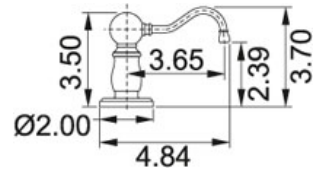

SPECIFICATION SHEET

PRODUCT FAMILY: Kitchen solutions FINISH: Satin Nickel SERIES: SOAP DISPENSER MODEL: SD6080

Product Information

FUN#	119.0191.643
US Part Number	SD6080