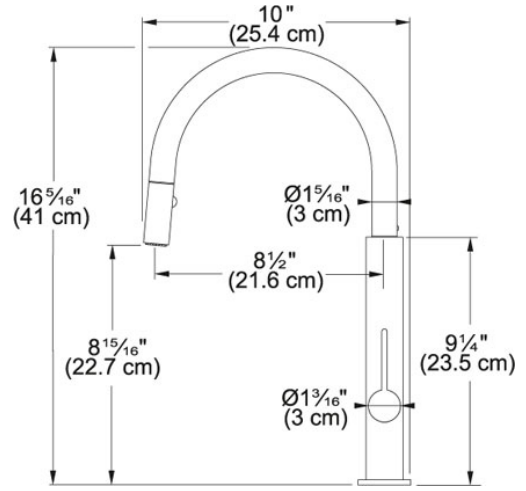

## TECHNICAL DATA

Version	Pull-Down Spray
Faucet Operation	Side Lever
Faucet Hole	1
Flow Rate	1.75 gpm
Spray Type	Full and Needle Spray
Spout Swivel Range	360°