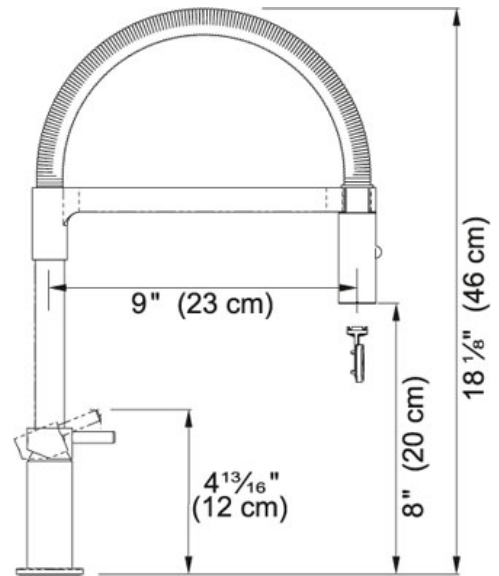

## Product Information

Article Number	115.0251.992
Model Name	FF2900
Version	Pull-Down Spray

**Suggested Products**

119.0068.281